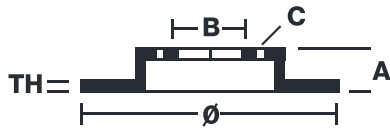

- ✓ OE-equivalent
- ✓ Brembo quality
- ✓ ECE-R90 certificate
- ✓ Safety
- ✓ Anti-corrosion
- ✓ Fastening screws

Technical specifications

EAN code 8020584024812	Axle Rear	Diameter 282 mm
Thickness (TH) 12 mm	Height (A) 48 mm	Number of holes (C) 5
Brake disc type Solid	Centering (B) 65 mm	Min. thickness 10 mm
Tightening torque 120 Nm	Units per box 2	