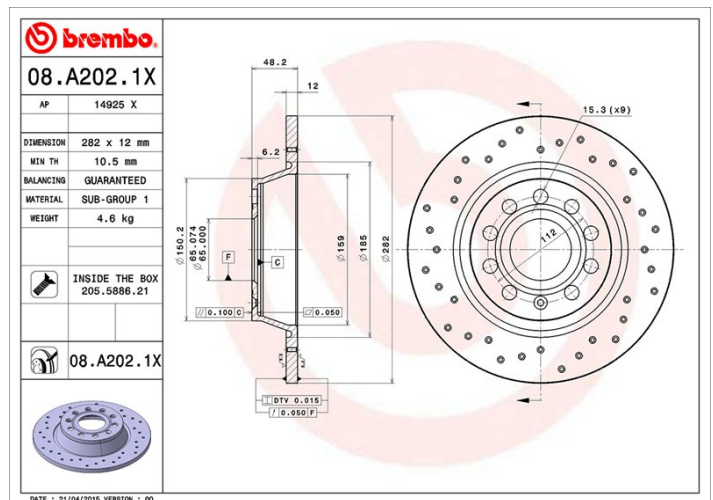

- ✓ Brembo quality
- ✓ ECE-R90 certificate
- ✓ Performance
- ✓ Sports driving
- ✓ Sporty look
- ✓ Anti-corrosion
- ✓ Fastening screws

Technical specifications

EAN code	Axle	Diameter
8020584212325	Rear	282 mm
Thickness (TH)	Height (A)	Number of holes (C)
12 mm	48 mm	5
Brake disc type	Centering (B)	Min. thickness
Solid	65 mm	10,5 mm
Tightening torque	Units per box	
120 Nm	2	