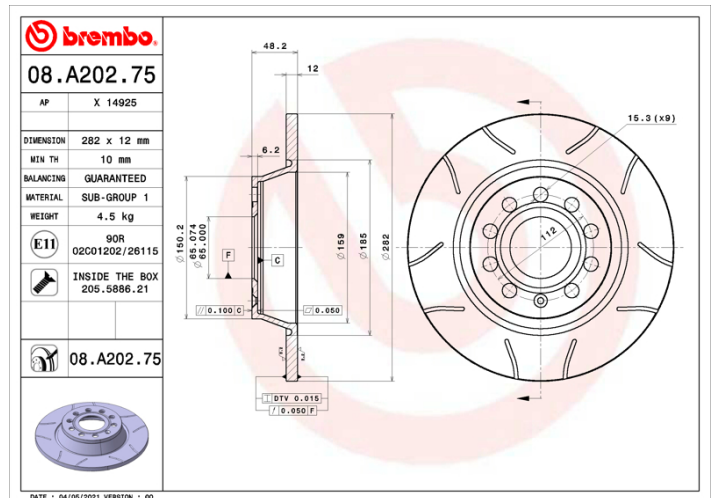

- ✓ Brembo quality
- ✓ ECE-R90 certificate
- ✓ Performance
- ✓ Sports driving
- ✓ Sporty look
- ✓ Anti-corrosion
- ✓ Fastening screws

Technical specifications

EAN code 8020584317013	Axle Rear	Diameter 282 mm
Thickness (TH) 12 mm	Height (A) 48 mm	Number of holes (C) 5
Brake disc type Solid	Centering (B) 65 mm	Min. thickness 10 mm
Tightening torque 120 Nm	Units per box 2	