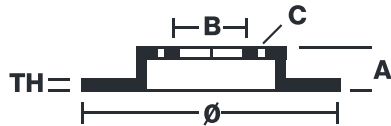

- ✓ Brembo quality
- ✓ ECE-R90 certificate
- ✓ Performance
- ✓ Sports driving
- ✓ Sporty look
- ✓ Anti-corrosion
- ✓ Fastening screws

Technical specifications

EAN code 8020584317013	Axle Rear	Diameter 282 mm
Thickness (TH) 12 mm	Height (A) 48 mm	Number of holes (C) 5
Brake disc type Solid	Centering (B) 65 mm	Min. thickness 10 mm
Tightening torque 120 Nm	Units per box 2	