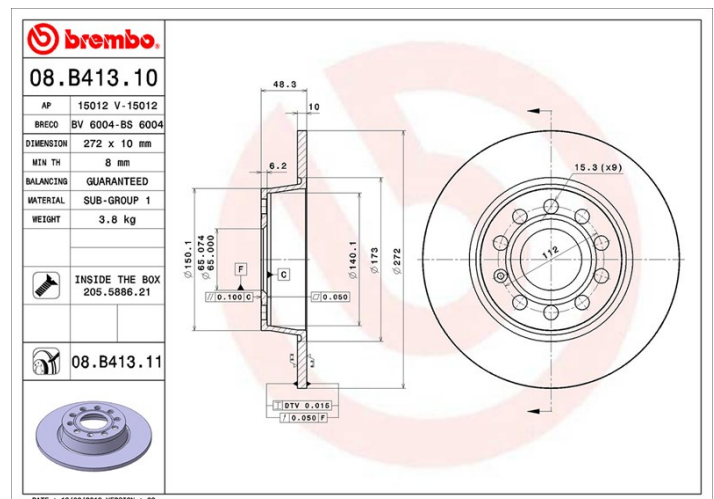

- ✓ OE-equivalent
- ✓ Brembo quality
- ✓ ECE-R90 certificate
- ✓ Safety
- ✓ Fastening screws

Technical specifications

EAN code 8020584030417	Axle Rear	Diameter 272 mm
Thickness (TH) 10 mm	Height (A) 48 mm	Number of holes (C) 5
Brake disc type Solid	Centering (B) 65 mm	Min. thickness 8 mm
Tightening torque 120 Nm	Units per box 2	