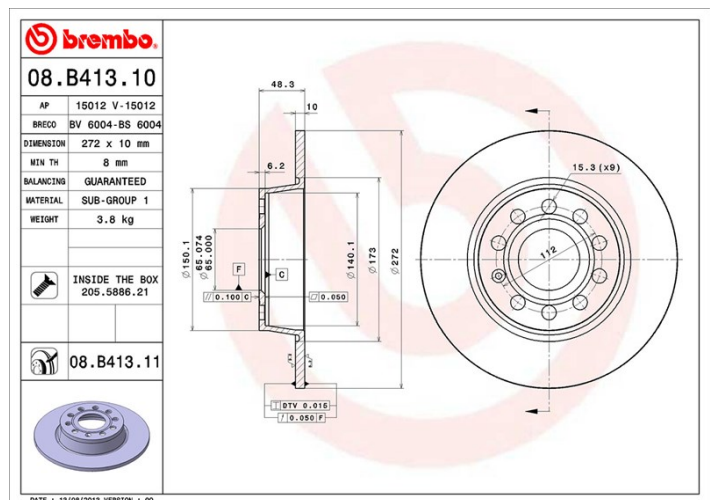

- ✓ OE-equivalent
- ✓ Brembo quality
- ✓ ECE-R90 certificate
- ✓ Safety
- ✓ Anti-corrosion
- ✓ Fastening screws

Technical specifications

EAN code 8020584031483	Axle Rear	Diameter 272 mm
Thickness (TH) 10 mm	Height (A) 48 mm	Number of holes (C) 5
Brake disc type Solid	Centering (B) 65 mm	Min. thickness 8 mm
Tightening torque 120 Nm	Units per box 2	