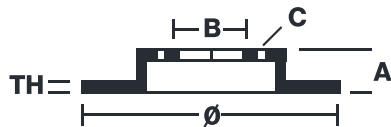

Technical specifications

EAN code	Axle	Diameter
8020584211038	Rear	262 mm
Thickness (TH)	Height (A)	Number of holes (C)
10 mm	44 mm	4
Brake disc type	Centering (B)	Min. thickness
Solid	63 mm	8,4 mm

Units per box
2