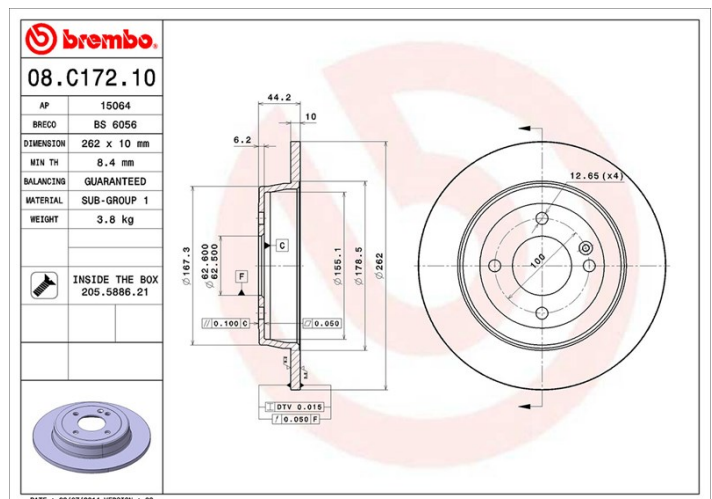

COMPATIBLE VEHICLES

HYUNDAI

ACCENT IV (RB) / SOLARIS IV (RB)	1.4	74/101	09/15
ACCENT IV (RB) / SOLARIS IV (RB)	1.4	79/107	11/10
ACCENT IV (RB) / SOLARIS IV (RB)	1.6	91/124	11/10
ACCENT IV (RB) / SOLARIS IV (RB)	1.6 CVVT	90/122	12/10
ACCENT IV Saloon (RB) / SOLARIS IV Saloon (RB)	1.4	74/101	11/10
ACCENT IV Saloon (RB) / SOLARIS IV Saloon (RB)	1.4	79/107	11/10 12/13
ACCENT IV Saloon (RB) / SOLARIS IV Saloon (RB)	1.4	80/109	11/10 12/17
ACCENT IV Saloon (RB) / SOLARIS IV Saloon (RB)	1.6	90/122	11/10