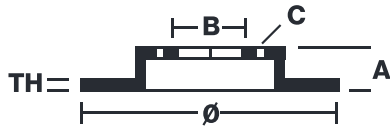

BRAKE DISC XTRA 08.C172.1X

The 08.C172.1X Xtra brake disc is synonymous with reliability

The Brembo Xtra brake disc features holes on the braking surface. The holes are designed to improve the cooling of the braking system, to generate greater fading resistance and grip in the initial stages of braking. The sports look is also enhanced by the presence of the UV paint.

- ✓ Brembo quality
- ✓ ECE-R90 certificate
- ✓ Performance
- ✓ Sports driving
- ✓ Sporty look
- ✓ Anti-corrosion
- ✓ Fastening screws

Technical specifications

EAN code	Axle	Diameter
8020584032688	Rear	262 mm
Thickness (TH)	Height (A)	Number of holes (C)
10 mm	44 mm	4
Brake disc type	Centering (B)	Min. thickness
Solid	63 mm	8,6 mm