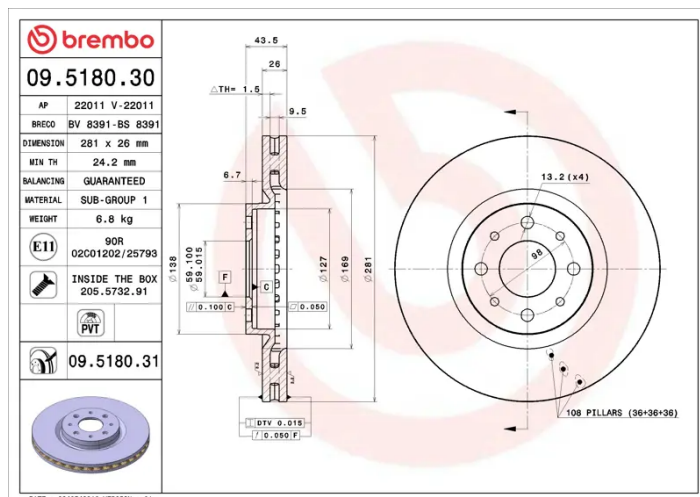

- ✓ OE-equivalent
- ✓ Brembo quality
- ✓ ECE-R90 certificate
- ✓ Safety
- ✓ PVT ventilation
- ✓ Fastening screws

Technical specifications

EAN code
8020584518038

Axle
Front

Diameter \varnothing
281 mm

Thickness (TH)
26 mm

Height (A)
44 mm

Number of holes (C)
4

Brake disc type
Ventilated

Centering (B)
59 mm

Min. thickness
24,2 mm

Tightening torque
98 Nm

COMPATIBLE VEHICLES

COMPATIBLE OE PART NUMBERS