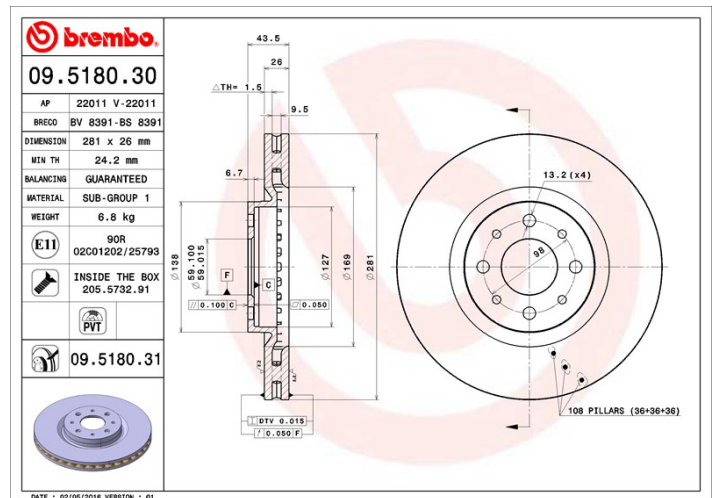

BRAKE DISC 09.5180.30

The 09.5180.30 brake disc is synonymous with reliability

The Brembo brake disc is fully interchangeable with an Original Equipment brake disc. The control of the entire production cycle allows Brembo to offer brake discs with outstanding performance levels, reliability, durability and comfort in all conditions of use. All Brembo brake discs are accompanied by the ECE-R90 homologation.

- ✓ OE-equivalent
- ✓ Brembo quality
- ✓ ECE-R90 certificate
- ✓ Safety
- ✓ PVT ventilation
- ✓ Fastening screws

Technical specifications

EAN code 8020584518038	Axle Front	Diameter 281 mm
Thickness (TH) 26 mm	Height (A) 44 mm	Number of holes (C) 4
Brake disc type Ventilated	Centering (B) 59 mm	Min. thickness 24,2 mm
Tightening torque 98 Nm	Units per box 2	

LANCIA

DELTA III (844_)	1.4 (844.AXA1A)	88/120	09/08 08/14
DELTA III (844_)	1.4 (844.AXB1A)	110/150	09/08 08/14
DELTA III (844_)	1.4 16V (844.AXL1A)	103/140	07/10 08/14
DELTA III (844_)	1.4 Bifuel (844.AXA1A)	88/120	07/11 08/14
DELTA III (844_)	1.6 D Multijet (844.AXC11, 844.AXC1A)	88/120	09/08 08/14
DELTA III (844_)	1.6 D Multijet (844.AXF11, 844.AXF1A)	85/116	08/08 08/14
DELTA III (844_)	1.6 D Multijet (844.AXP1A)	77/105	04/11 08/14