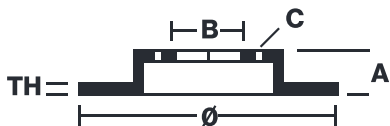

BRAKE DISC

09.5180.30

The **09.5180.30** brake disc is synonymous with reliability

The Brembo brake disc is fully interchangeable with an Original Equipment brake disc. The control of the entire production cycle allows Brembo to offer brake discs with outstanding performance levels, reliability, durability and comfort in all conditions of use. All Brembo brake discs are accompanied by the ECE-R90 homologation.

- ✓ OE-equivalent
- ✓ Brembo quality
- ✓ ECE-R90 certificate
- ✓ Safety
- ✓ PVT ventilation
- ✓ Fastening screws

Technical specifications

EAN code
8020584518038

Axle
Front

Diameter \varnothing
281 mm

Thickness (TH)
26 mm