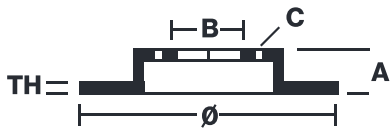

BRAKE DISC 09.5180.30

The 09.5180.30 brake disc is synonymous with reliability

The Brembo brake disc is fully interchangeable with an Original Equipment brake disc. The control of the entire production cycle allows Brembo to offer brake discs with outstanding performance levels, reliability, durability and comfort in all conditions of use. All Brembo brake discs are accompanied by the ECE-R90 homologation.

- ✓ OE-equivalent
- ✓ Brembo quality
- ✓ ECE-R90 certificate
- ✓ Safety
- ✓ PVT ventilation
- ✓ Fastening screws

Technical specifications

EAN code 8020584518038	Axle Front	Diameter 281 mm
Thickness (TH) 26 mm	Height (A) 44 mm	Number of holes (C) 4
Brake disc type Ventilated	Centering (B) 59 mm	Min. thickness 24,2 mm
Tightening torque 98 Nm	Units per box 2	