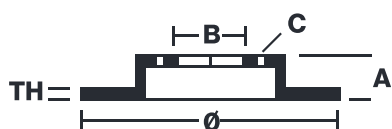

Technical specifications

EAN code
8020584212462

Axle
Front

Diameter $\varnothing$
256 mm

Thickness (TH)
22 mm

Height (A)
37 mm

Number of holes (C)
5

Brake disc type
Ventilated

Centering (B)
65 mm

Min. thickness
19,8 mm

Tightening torque
120 Nm

		09.7011.1X	
AP	24690 X		
DIMENSION	256 x 22 mm		
MIN TH	19.8 mm		
BALANCING	GUARANTEED		
MATERIAL	SUB-GROUP 2		
WEIGHT	5.1 kg		
E11	90R 02001203/25437		
	INSIDE THE BOX 205.5886.21		
HC			
	09.7011.1X		
DATE : 15/04/2016 VERSION : 01			

COMPATIBLE VEHICLES