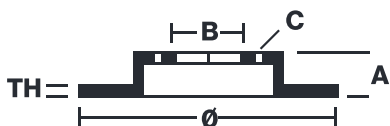

## 09.7813.2S

**Sport brake disc 09.7813.2S belongs to Brembo Cool Line**

The Sport brake disc features TY3 grooves and the Brembo logo on the braking surface. These features provide an improved pedal feeling, more braking grip and greater fading resistance for better performance.

### Technical specifications

EAN code	Axle	Diameter Ø
-	<b>Rear</b>	<b>316 mm</b>
Thickness (TH)	Height (A)	Number of holes (C)
<b>20 mm</b>	<b>67 mm</b>	<b>5</b>
Brake disc type	Centering (B)	Min. thickness
<b>Ventilated</b>	<b>58 mm</b>	<b>18 mm</b>
Tightening torque		
<b>100 Nm</b>		