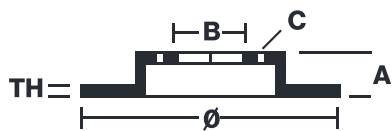

BRAKE DISC

09.8894.14

The **09.8894.14** brake disc is synonymous with reliability

The Brembo brake disc is fully interchangeable with an Original Equipment brake disc. The control of the entire production cycle allows Brembo to offer brake discs with outstanding performance levels, reliability, durability and comfort in all conditions of use. All Brembo brake discs are accompanied by the ECE-R90 homologation.

- ✓ OE-equivalent
- ✓ Brembo quality
- ✓ ECE-R90 certificate
- ✓ Safety
- ✓ Fastening screws

Technical specifications

EAN code
8020584013403

Axle
Front

Diameter \varnothing
239 mm

Thickness (TH)
20 mm

Height (A)
41 mm