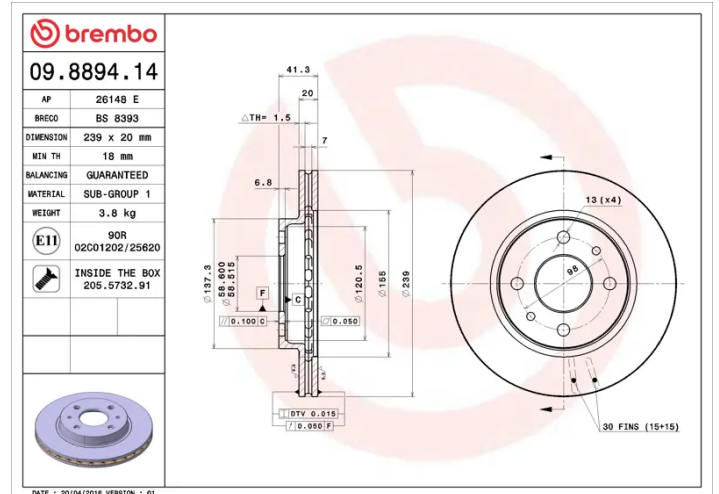

- ✓ OE-equivalent
- ✓ Brembo quality
- ✓ ECE-R90 certificate
- ✓ Safety
- ✓ Fastening screws

Technical specifications

EAN code
8020584013403

Axle
Front

Diameter \varnothing
239 mm

Thickness (TH)
20 mm

Height (A)
41 mm

Number of holes (C)
4

Brake disc type
Ventilated

Centering (B)
59 mm

Min. thickness
18 mm

Tightening torque
75 Nm

COMPATIBLE VEHICLES

COMPATIBLE OE PART NUMBERS

21100350107000 LADA