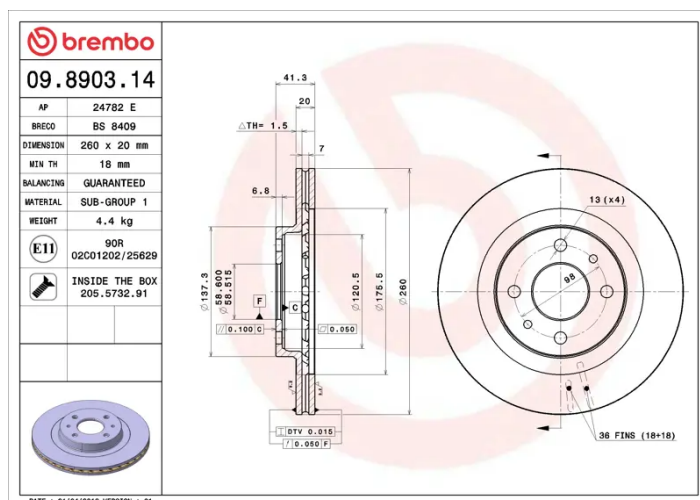

### Technical specifications

EAN code  
**8020584013502**

Axle  
**Front**

Diameter Ø  
**260** mm

Thickness (TH)  
**20** mm

Height (A)  
**41** mm

Number of holes (C)  
**4**

Brake disc type  
**Ventilated**

Centering (B)  
**59** mm

Min. thickness  
**18** mm

Tightening torque  
**75** Nm

COMPATIBLE VEHICLES