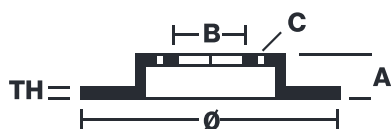

## 09.8903.14

The **09.8903.14** brake disc is synonymous with reliability

The Brembo brake disc is fully interchangeable with an Original Equipment brake disc. The control of the entire production cycle allows Brembo to offer brake discs with outstanding performance levels, reliability, durability and comfort in all conditions of use. All Brembo brake discs are accompanied by the ECE-R90 homologation.

### Technical specifications

EAN code  
**8020584013502**

Axle  
**Front**

Diameter Ø  
**260** mm

Thickness (TH)  
**20** mm

Height (A)  
**41** mm

Number of holes (C)  
**4**

Brake disc type  
**Ventilated**