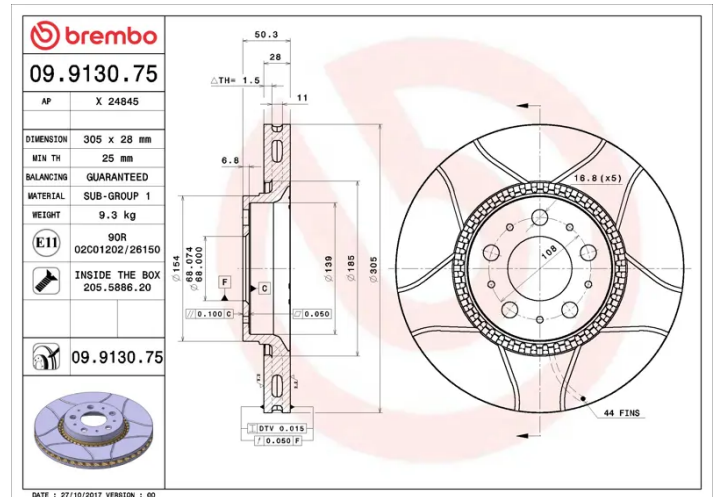

- ✓ Brembo quality
- ✓ ECE-R90 certificate
- ✓ Performance
- ✓ Sports driving
- ✓ Sporty look
- ✓ Anti-corrosion
- ✓ Fastening screws

Technical specifications

EAN code
8020584913079

Axle
Front

Diameter Ø
305 mm

Thickness (TH)
28 mm

Height (A)
50 mm

Number of holes (C)
5

Brake disc type
Ventilated

Centering (B)
68 mm

Min. thickness
25 mm

Tightening torque
140 Nm

COMPATIBLE VEHICLES