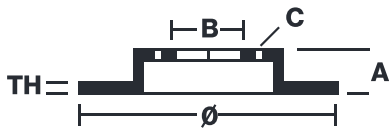

BRAKE DISC MAX

09.9130.75

The 09.9130.75 Max brake disc is synonymous with reliability

The Brembo Max brake disc features grooves on the braking surface. The special shape of the grooves generates greater fading resistance and constant renewal of friction material, quickly restoring optimum braking conditions. The UV paint completes the sporty look.

- ✓ Brembo quality
- ✓ ECE-R90 certificate
- ✓ Performance
- ✓ Sports driving
- ✓ Sporty look
- ✓ Anti-corrosion
- ✓ Fastening screws

Technical specifications

EAN code
8020584913079

Axle
Front

Diameter Ø
305 mm