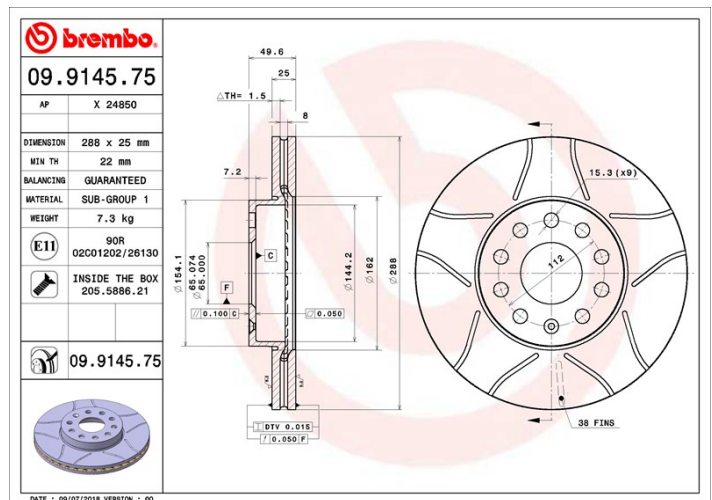

## Technical specifications

EAN code	Axle	Diameter
<b>8020584015162</b>	<b>Front</b>	<b>288 mm</b>
Thickness (TH)	Height (A)	Number of holes (C)
<b>25 mm</b>	<b>50 mm</b>	<b>5</b>
Brake disc type	Centering (B)	Min. thickness
<b>Ventilated</b>	<b>65 mm</b>	<b>22 mm</b>
Tightening torque	Units per box	
<b>120 Nm</b>	<b>2</b>	