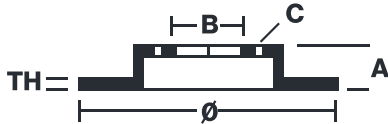

Technical specifications

EAN code 8020584022849 Thickness (TH) 22 mm Brake disc type Ventilated	Axle Front Height (A) 50 mm Centering (B) 65 mm	Diameter Ø 280 mm Number of holes (C) 5 Min. thickness 19 mm

Tightening torque
120 Nm

09.9167.10	
AP	24853 V-24853
BRECO	BV 8477-BS 8477
DIMENSION	280 x 22 mm
MIN TH	19 mm
BALANCING	GUARANTEED
MATERIAL	SUB-GROUP 2
WEIGHT	5.9 kg
KBA	09 GL H 05
KBA	61112
INSIDE THE BOX	205.5886.21
HC	
	09.9167.11

DATE : 09/09/2014 VERSION : 00

COMPATIBLE VEHICLES