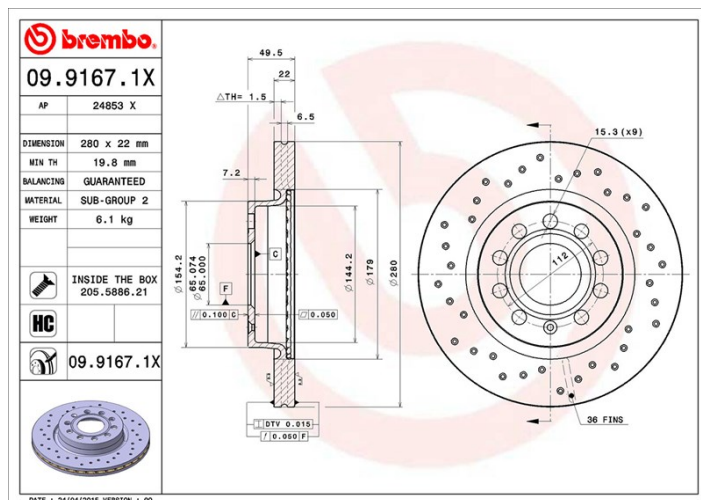

- ✓ Brembo quality
- ✓ ECE-R90 certificate
- ✓ Performance
- ✓ Sports driving
- ✓ Sporty look
- ✓ High carbon
- ✓ Anti-corrosion
- ✓ Fastening screws

Technical specifications

EAN code	Axle	Diameter
8020584212622	Front	280 mm
Thickness (TH)	Height (A)	Number of holes (C)
22 mm	50 mm	5
Brake disc type	Centering (B)	Min. thickness
Ventilated	65 mm	19,8 mm
Tightening torque	Units per box	
120 Nm	2	