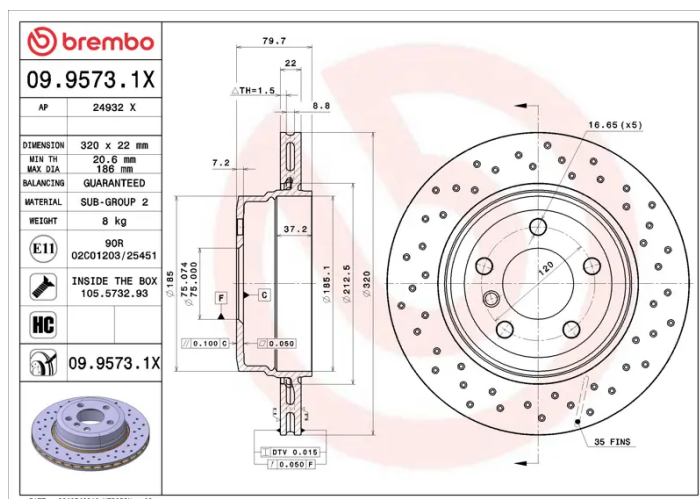

### Technical specifications

EAN code  
**8020584218495**

Axle  
**Rear**

Diameter Ø  
**320 mm**

Thickness (TH)  
**22 mm**

Height (A)  
**80 mm**

Number of holes (C)  
**5**

Brake disc type  
**Ventilated**

Centering (B)  
**75 mm**

Min. thickness  
**20,6 mm**

Tightening torque  
**140 Nm**

**COMPATIBLE VEHICLES**