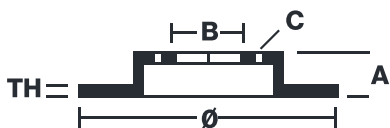

## 09.9573.1X

The 09.9573.1X Xtra brake disc is synonymous with reliability

The Brembo Xtra brake disc features holes on the braking surface. The holes are designed to improve the cooling of the braking system, to generate greater fading resistance and grip in the initial stages of braking. The sports look is also enhanced by the presence of the UV paint.

### Technical specifications

EAN code  
**8020584218495**

Axle  
**Rear**

Diameter Ø  
**320 mm**

Thickness (TH)  
**22 mm**

Height (A)  
**80 mm**

Number of holes (C)  
**5**

Brake disc type  
**Ventilated**