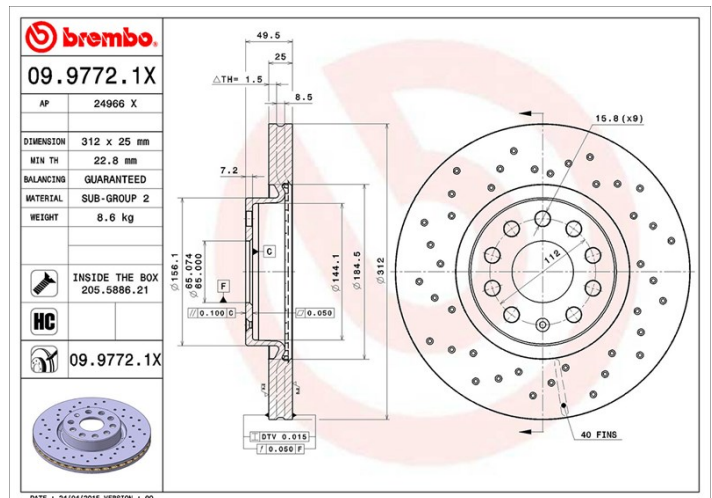

## Technical specifications

EAN code	Axle	Diameter
<b>8020584212677</b>	<b>Front</b>	<b>312 mm</b>
Thickness (TH)	Height (A)	Number of holes (C)
<b>25 mm</b>	<b>50 mm</b>	<b>5</b>
Brake disc type	Centering (B)	Min. thickness
<b>Ventilated</b>	<b>65 mm</b>	<b>22,8 mm</b>
Tightening torque	Units per box	
<b>120 Nm</b>	<b>2</b>	