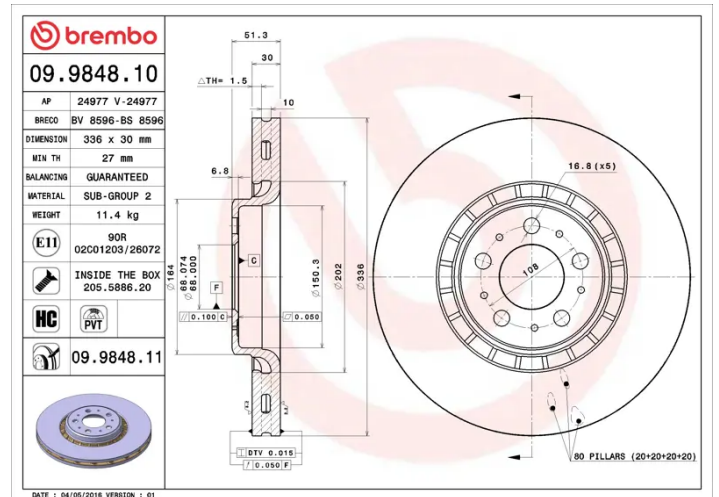

### Technical specifications

EAN code  
**8020584984819**

Axle  
**Front**

Diameter Ø  
**336 mm**

Thickness (TH)  
**30 mm**

Height (A)  
**51 mm**

Number of holes (C)  
**5**

Brake disc type  
**Ventilated**

Centering (B)  
**68 mm**

Min. thickness  
**27 mm**

Tightening torque  
**140 Nm**

**COMPATIBLE VEHICLES**