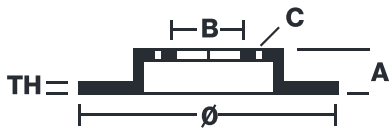

## 09.9848.10

The **09.9848.10** brake disc is synonymous with reliability

The Brembo brake disc is fully interchangeable with an Original Equipment brake disc. The control of the entire production cycle allows Brembo to offer brake discs with outstanding performance levels, reliability, durability and comfort in all conditions of use. All Brembo brake discs are accompanied by the ECE-R90 homologation.

### Technical specifications

EAN code  
**8020584984819**

Axle  
**Front**

Diameter Ø  
**336 mm**

Thickness (TH)  
**30 mm**

Height (A)  
**51 mm**

Number of holes (C)  
**5**

Brake disc type  
**Ventilated**