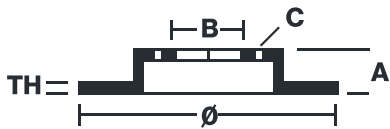

Technical specifications