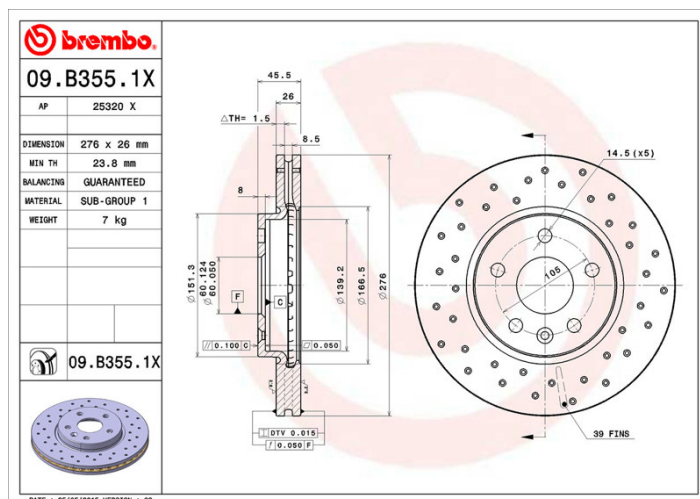

- ✓ Brembo quality
- ✓ ECE-R90 certificate
- ✓ Performance
- ✓ Sports driving
- ✓ Sporty look
- ✓ Anti-corrosion
- ✓ Fastening screws

Technical specifications

EAN code
8020584217610

Axle
Front

Diameter Ø
276 mm

Thickness (TH)
26 mm

Height (A)
46 mm

Number of holes (C)
5

Brake disc type
Ventilated

Centering (B)
60 mm

Min. thickness
23,8 mm

Tightening torque
120 Nm

COMPATIBLE VEHICLES