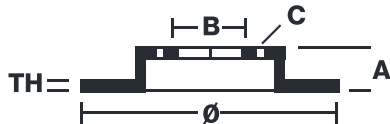

BRAKE DISC PAINTED 09.C174.11

The 09.C174.11 painted brake disc is synonymous with reliability

The Brembo brake disc with special UV paint treatment guarantees superior corrosion resistance for the product, thanks to the protective coating on the outer edges and on the disc hub. The UV paint not only gives the disc a clean, shiny appearance but is also beneficial for the environment as the water-based UV paint treatment does not require the use of chemical solvents and is a low energy consumption process.

- ✓ OE-equivalent
- ✓ Brembo quality
- ✓ ECE-R90 certificate
- ✓ Safety
- ✓ High carbon
- ✓ Anti-corrosion
- ✓ Fastening screws

Technical specifications

EAN code	Axle	Diameter
8020584219218	Front	280 mm
Thickness (TH)	Height (A)	Number of holes (C)
22 mm	44 mm	4
Brake disc type	Centering (B)	Min. thickness
Ventilated	62 mm	19,4 mm