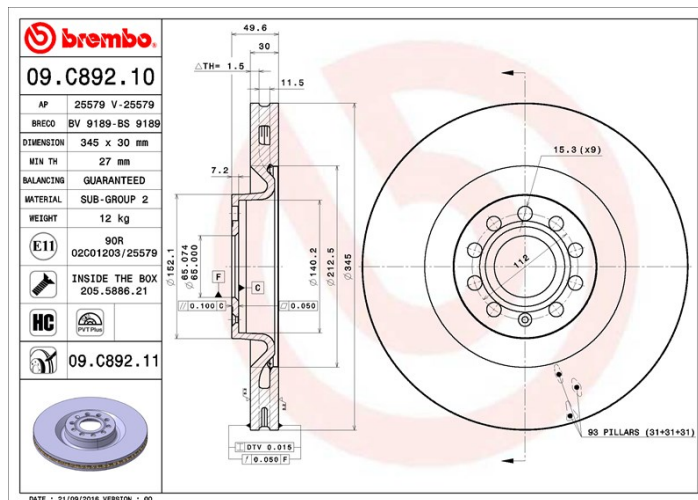

- ✓ OE-equivalent
- ✓ Brembo quality
- ✓ ECE-R90 certificate
- ✓ Safety
- ✓ High carbon
- ✓ Anti-corrosion
- ✓ PVT ventilation
- ✓ Fastening screws

Technical specifications

EAN code
8020584228968

Axle
Front and rear

Diameter
345 mm

Thickness (TH)
30 mm

Height (A)
50 mm

Number of holes (C)
5

Brake disc type
Ventilated

Centering (B)
65 mm

Min. thickness
27 mm

Units per box
1