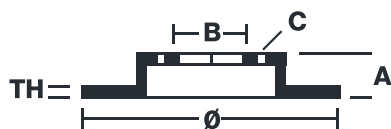

Technical specifications

EAN code
8020584228968

Axle
Front and rear

Diameter
345 mm

Thickness (TH)
30 mm

Height (A)
50 mm

Number of holes (C)
5

Brake disc type
Ventilated

Centering (B)
65 mm

Min. thickness
27 mm

Units per box
1