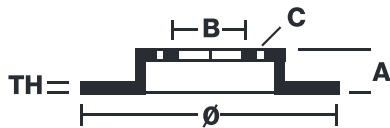

Technical specifications

EAN code	Diameter	
8020584315620	256 mm	
Thickness (TH)	Height (A)	Number of holes (C)
22 mm	44 mm	4
Brake disc type	Centering (B)	Min. thickness
Ventilated	62 mm	20 mm

Units per box
2

		09.D227.11	
AP	20077 V		
BRECO	BV 8000		
DIMENSION	256 x 22 mm		
MIN TH	20 mm		
BALANCING	GUARANTEED		
MATERIAL	SUB-GROUP 2		
WEIGHT	4.9 kg		
	SQR 02C01203/25894		
	INSIDE THE BOX 205.5886.21		
	09.D227.11		
DATE : 27/05/2019 VERSION : 00			

COMPATIBLE VEHICLES

HYUNDAI

ACCENT V Saloon (HC)	1.4	74/101	07/18
i20 ACTIVE (IB, GB)	1.4	74/101	09/15
i20 ACTIVE (IB, GB)	1.4	73/99	07/18
i20 II (GB, IB)	1.1 CRDi	55/75	11/14