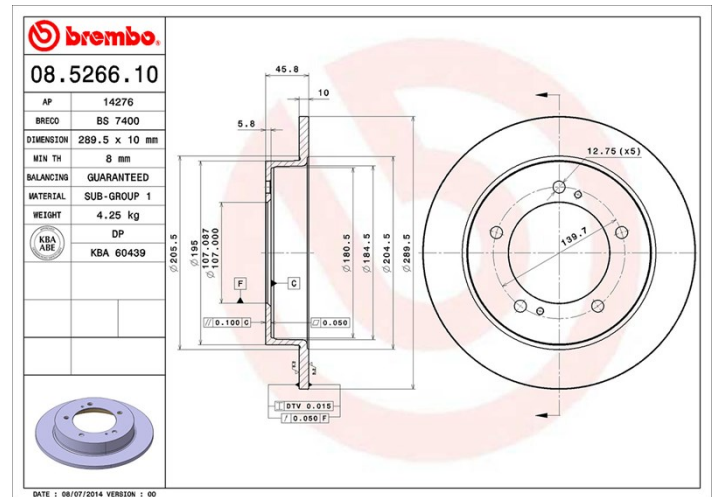

Dati tecnici disco

Assale Anteriore	Diametro 289,5 mm
Altezza totale (A) 45,7 mm	Diametro di centraggio (B) 107 mm
Numero fori (C) 5	Spessore (TH) 10 mm
Spessore min. 8 mm	Coppia di serraggio  95 Nm
Unità per scatola 2	Codice EAN 8020584526613

Codici marchi

Brembo 08.5266.10	AP 14276	Breco BS 7400
-----------------------------	--------------------	-------------------------

Specifiche tecniche

Veicoli compatibili

SUZUKI

Modello	Tipo	kW	Anno
JIMNY Closed Off-Road Vehicle (SN)	0.7	47	09/00 07/04
JIMNY Closed Off-Road Vehicle (SN)	0.7 4x4	47	09/98 07/04
JIMNY Closed Off-Road Vehicle (SN)	1.0	39	09/98 10/03
JIMNY Closed Off-Road Vehicle (SN)	1.3 (SN413)	63	08/04 -
JIMNY Closed Off-Road Vehicle (SN)	1.3 16V (SN413)	60	02/01 -
JIMNY Closed Off-Road Vehicle (SN)	1.3 16V (SN413)	59	09/98 -
JIMNY Closed Off-Road Vehicle (SN)	1.3 16V 4WD (SN413)	60	02/01 -
JIMNY Closed Off-Road Vehicle (SN)	1.3 16V 4WD (SN413)	59	09/98 -
JIMNY Closed Off-Road Vehicle (SN)	1.3 16V 4x4 (SN413)	63	08/05 -