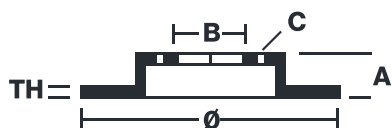

Brake disc technical specifications

Diameter	Thickness (TH)	Height (A)
300 mm	28 mm	58,5 mm

Number of holes (C)	Brake disc type	Centering (B)
5	Solid	67 mm

Min. thickness