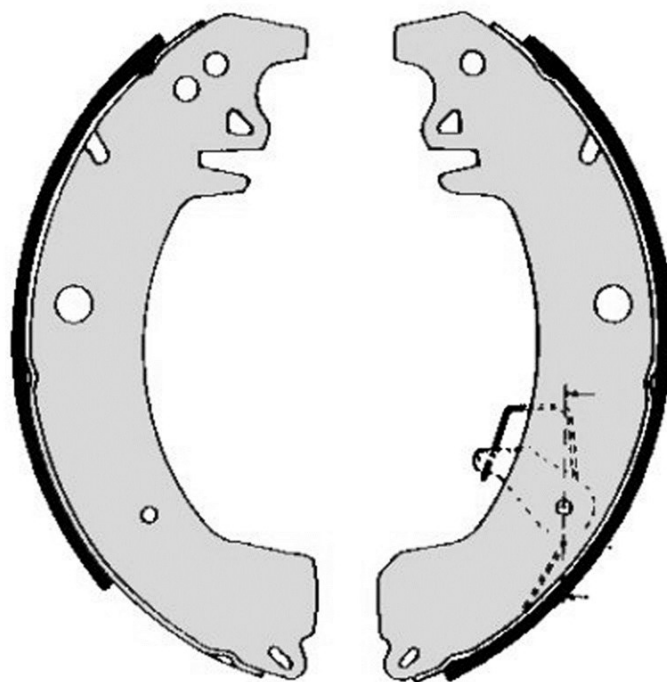

Dati tecnici ganascia

Assale Posteriore

Diametro
255 mm

Larghezza
45 mm

Sistema frenante
Bendix

Tipo

Accessori

Codice EAN
8432509643570

TRAFIC Box (T1, T3, T4, T2)	2.1 D	43	05/86 02/89
TRAFIC Box (T1, T3, T4, T2)	2.1 D	43	09/80 04/89
TRAFIC Box (T1, T3, T4, T2)	2.1 D 4x4	43	11/86 04/89
TRAFIC Box (TXX)	1.4	35	05/89 06/91
TRAFIC Box (TXX)	1.7	50	08/92 08/94
TRAFIC Box (TXX)	1.9 D	44	06/97 03/01
TRAFIC Box (TXX)	2.0	59	05/89 08/90
TRAFIC Box (TXX)	2.1 D	43	05/89 06/94
TRAFIC Box (TXX)	2.1 D	47	06/94 10/97
TRAFIC Box (TXX)	2.2	70	05/89 06/94
TRAFIC Box (TXX)	2.2	74	06/94 10/97
TRAFIC Box (TXX)	2.2 4x4	70	05/89 06/94
TRAFIC Box (TXX)	2.2 4x4	74	06/94 10/97
TRAFIC Box (TXX)	2.5 D	55	05/89 03/01
TRAFIC Box (TXX)	2.5 D 4x4	55	05/89 03/01
TRAFIC Bus (T5, T6, T7)	1.4	35	03/80 04/89
TRAFIC Bus (T5, T6, T7)	1.6	48	01/84 06/86
TRAFIC Bus (T5, T6, T7)	1.6 4x4	48	03/80 08/86
TRAFIC Bus (T5, T6, T7)	1.7	50	06/86 04/89
TRAFIC Bus (T5, T6, T7)	2.0	59	06/86 04/89
TRAFIC Bus (T5, T6, T7)	2.0	58	07/80 04/85
TRAFIC Bus (T5, T6, T7)	2.0 4x4	59	06/86 04/89
TRAFIC Bus (T5, T6, T7)	2.1 D	43	03/80 04/89
TRAFIC Bus (T5, T6, T7)	2.1 D 4x4	43	05/85 02/89
TRAFIC Bus (TXW)	1.7	50	08/92 08/94
TRAFIC Bus (TXW)	1.9 D	44	06/97 03/01
TRAFIC Bus (TXW)	2.0	59	05/89 08/90
TRAFIC Bus (TXW)	2.1 D	43	05/89 06/94
TRAFIC Bus (TXW)	2.1 D	47	06/94 10/97
TRAFIC Bus (TXW)	2.2	70	05/89 06/94
TRAFIC Bus (TXW)	2.2	74	06/94 10/97