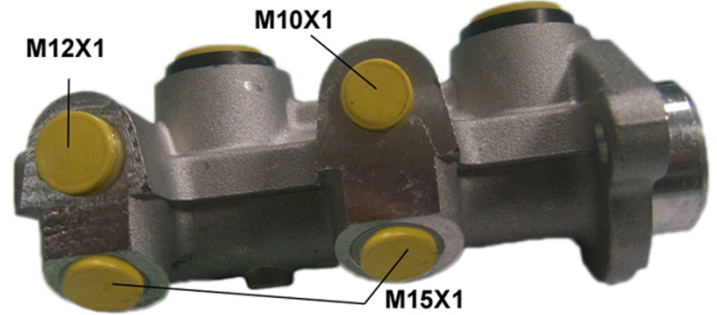

# CLUTCH MASTER CYLINDER M 59 032

The M 59 032 brake master cylinder is synonymous with reliability

For the braking system to work well, all the components of the brake master cylinder must meet the highest standards of quality and strength. All Brembo brake master cylinders are subjected to complete in-line checks which guarantee conformity to the strictest standards.

## Technical specifications

EAN code	Axle	Diameter
<b>8432509611029</b>		<b>20,64 mm</b>
Threading	Braking system	Material
<b>10 x 1 (1), 12 x 1 (1), 15 x 1 (2)</b>	<b>DELCO</b>	<b>Aluminium</b>