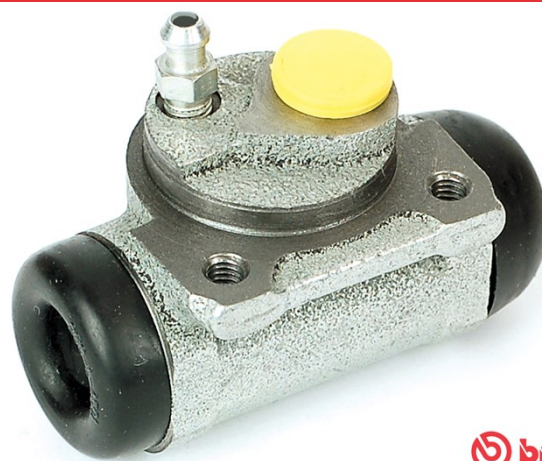

Cilindro freno A 12 206

 **brembo**
AFTERMARKET

Dati tecnici cilindro freno

Assale Posteriore

Diametro
20,64 mm

Filettatura
12 x 1

Sistema frenante
Bendix

Materiale
Cast Iron

Posizione

Codice EAN
8432509601372

Veicoli compatibili

RENAULT

| Modello | Tipo | kW | Anno |
|-------------------------|--|----|-------------|
| CLIO I (B/C57_, 5/357_) | 1.1 | 34 | 01/91 09/98 |
| CLIO I (B/C57_, 5/357_) | 1.1 | 36 | 04/92 08/92 |
| CLIO I (B/C57_, 5/357_) | 1.2 (5/357Y, 5/357K) | 40 | 01/96 09/98 |
| CLIO I (B/C57_, 5/357_) | 1.2 (5/357Y, 5/357K) | 43 | 01/96 09/98 |
| CLIO I (B/C57_, 5/357_) | 1.2 (B/C/S572) | 44 | 05/90 03/96 |
| CLIO I (B/C57_, 5/357_) | 1.2 (B/C/S577) | 40 | 01/96 12/96 |
| CLIO I (B/C57_, 5/357_) | 1.2 (B/C/S57A, B/C57S, 5/357F, 5/357J, 5/357L, 5/357R) | 43 | 05/90 09/98 |
| CLIO I (B/C57_, 5/357_) | 1.2 (B/C57R) | 40 | 01/91 06/96 |
| CLIO I (B/C57_, 5/357_) | 1.4 | 59 | 01/91 09/98 |
| CLIO I (B/C57_, 5/357_) | 1.4 (B/C57T, B/C57Y) | 58 | 01/91 09/98 |
| CLIO I (B/C57_, 5/357_) | 1.4 (B57J, C57J, B57P) | 55 | 01/91 09/98 |
| CLIO I (B/C57_, 5/357_) | 1.7 (B/C574) | 68 | 01/91 12/93 |
| CLIO I (B/C57_, 5/357_) | 1.8 | 70 | 01/91 09/98 |
| CLIO I (B/C57_, 5/357_) | 1.8 | 66 | 08/90 04/96 |
| CLIO I (B/C57_, 5/357_) | 1.8 (B/C578) | 66 | 08/94 09/98 |
| CLIO I (B/C57_, 5/357_) | 1.8 (B/C57C, B/C57U) | 65 | 01/91 09/98 |
| CLIO I (B/C57_, 5/357_) | 1.8 Rsi (B/C57H) | 79 | 08/95 09/98 |
| CLIO I (B/C57_, 5/357_) | 1.9 D | 40 | 01/97 09/98 |