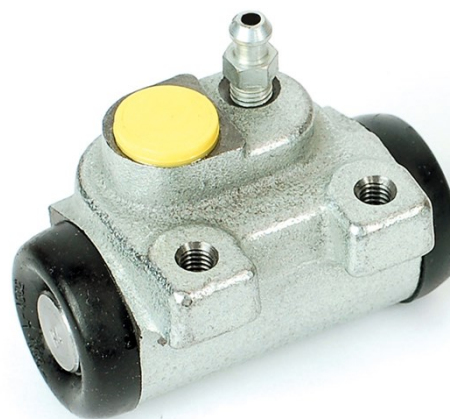

Cilindro freno A 12 261

 **brembo**
AFTERMARKET

Dati tecnici cilindro freno

Assale Posteriore

Diametro
20,64 mm

Flettatura
12 x 1

Sistema frenante
TRW

Materiale
Cast Iron

Posizione

Codice EAN
8432509601853

 **brembo**

Veicoli compatibili

RENAULT

Modello	Tipo	kW	Anno
5 (122_)	1.1 (1227, 1397)	33	09/80 12/85
CLIO I (B/C57_, 5/357_)	1.1	34	01/91 09/98
CLIO I (B/C57_, 5/357_)	1.1	36	04/92 08/92
CLIO I (B/C57_, 5/357_)	1.2 (5/357Y, 5/357K)	40	01/96 09/98
CLIO I (B/C57_, 5/357_)	1.2 (5/357Y, 5/357K)	43	01/96 09/98
CLIO I (B/C57_, 5/357_)	1.2 (B/C/S572)	44	05/90 03/96
CLIO I (B/C57_, 5/357_)	1.2 (B/C/S577)	40	01/96 12/96
CLIO I (B/C57_, 5/357_)	1.2 (B/C/S57A, B/C57S, 5/357F, 5/357J, 5/357L, 5/357R)	43	05/90 09/98
CLIO I (B/C57_, 5/357_)	1.2 (B/C57R)	40	01/91 06/96
CLIO I (B/C57_, 5/357_)	1.4	59	01/91 09/98
CLIO I (B/C57_, 5/357_)	1.4 (B/C57T, B/C57Y)	58	01/91 09/98
CLIO I (B/C57_, 5/357_)	1.4 (B57J, C57J, B57P)	55	01/91 09/98
CLIO I (B/C57_, 5/357_)	1.7 (B/C574)	68	01/91 12/93
CLIO I (B/C57_, 5/357_)	1.8	70	01/91 09/98
CLIO I (B/C57_, 5/357_)	1.8	66	08/90 04/96
CLIO I (B/C57_, 5/357_)	1.8 (B/C578)	66	08/94 09/98
CLIO I (B/C57_, 5/357_)	1.8 (B/C57C, B/C57U)	65	01/91 09/98
CLIO I (B/C57_, 5/357_)	1.9 D	40	01/97 09/98