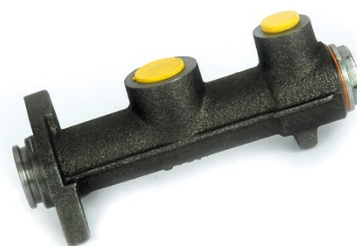

Pompa frizione C 41 001

Dati tecnici pompa frizione

Assale	Diametro 19,05 mm
Flettatura 12 x 1.25	Sistema frenante Bendix
Materiale Cast Iron	Codice EAN 8432509633472

Veicoli compatibili

LADA				
Modello	Tipo	kW	Anno	
1200-1500 Estate	1200 (VAZ, WAS2102)	44	09/73 08/84	
1200-1500 Estate	1300 (VAZ-21021)	49	01/81 12/82	
1200-1500 Estate	1500 (VAZ2102)	55	09/73 06/85	
1200-1600	1200 L/S (VAZ, WAS2101)	44	01/70 06/86	
1200-1600	1300 (VAZ2101)	48	05/78 01/87	
1200-1600	1300 (WAS21011)	51	08/74 08/84	
1200-1600	1500 (WAS2103, WAS2106)	55	09/72 08/84	
1200-1600	1500 N/S (VAZ2103)	55	11/75 10/86	
1200-1600	1600 (2106)	58	09/72 08/84	
1200-1600	1600 NL (VAZ2106, VAZ2103)	57	03/79 12/05	
NADESCHDA (2120)	1.7	60	12/97 12/06	
NADESCHDA (2120)	1.7 i	59	12/97 12/06	
NADESCHDA (2120)	1.8	60	12/97 12/06	
NADESCHDA (2120)	1.8 i	67	12/97 12/06	
NIVA Closed Off-Road Vehicle (2121, 2131)	1600	56	04/80 12/87	
NIVA Closed Off-Road Vehicle (2121, 2131)	1600	56	12/76 12/93	
NIVA Closed Off-Road Vehicle (2121, 2131)	1600 4x4	54	01/87 03/95	
NIVA Closed Off-Road Vehicle (2121, 2131)	1700 i	59	06/96 12/06	

NIVA Closed Off-Road Vehicle (2121, 2131)	1700 i 4x4	60	10/00 12/10
NIVA Closed Off-Road Vehicle (2121, 2131)	1900 Diesel	48	01/93 08/99
NIVA Closed Off-Road Vehicle (2121, 2131)	1900 Diesel	55	01/99 12/06
NIVA II (2123)	1.7	61	08/04 -
NIVA II (2123)	1.7	59	09/02 -
NIVA II (2123)	1.7 LPG	57	09/02 -
NOVA (2105)	1200 Junior/L (VAZ, WAS2105)	44	09/81 04/12
NOVA (2105)	1300 Spezial/L (VAZ, WAS2105)	48	05/81 04/12
NOVA (2105)	1500 S (WAS21093)	52	06/89 04/12
NOVA (2105)	1500 Special (VAZ2105, WAS21053)	55	03/85 04/12
NOVA (2105)	1600 (WAS21074)	56	01/88 10/01
NOVA (2105)	1700 i Classic (VAZ2107)	62	06/96 04/12
NOVA Estate (2104)	1300	48	09/85 12/94
NOVA Estate (2104)	1500	49	08/94 04/12
NOVA Estate (2104)	1500	55	09/85 02/93
NOVA Estate (2104)	1700 (21044)	62	08/94 04/12
TOSCANA (2107)	1300	48	12/85 05/12
TOSCANA (2107)	1500	55	09/83 02/93