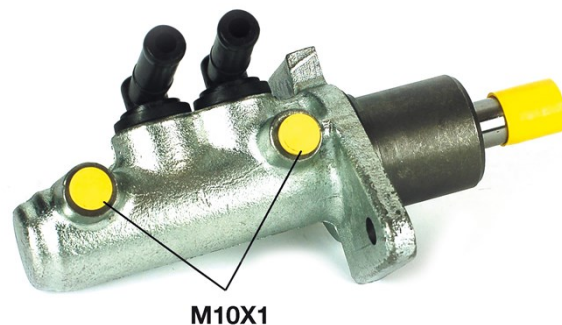

Pompa freno M 56 024

Dati tecnici pompa freno

Assale	Diametro 25,4 mm
Flettatura 10 x 1 (2)	Sistema frenante TRW
Materiale Aluminium	Posizione

Codice EAN
8432509610657

Veicoli compatibili

NISSAN				
Modello	Tipo	kW/CV	Anno	
TRADE Bus	3.0 TDiC	78/106	06/96 10/01	
TRADE Platform/Chassis	3.0 D	63/86	04/93 10/98	
TRADE Platform/Chassis	2.3 D	55/75	06/96 10/01	
TRADE Platform/Chassis	3.0 TDiC	78/106	06/96 10/01	
TRADE Platform/Chassis	2.0 D	44/60	11/86 03/93	
TRADE Platform/Chassis	2.8 D	59/80	12/86 06/94	
TRADE Van	3.0 D	63/86	04/93 10/98	
TRADE Van	3.0 TDiC	78/106	06/96 10/01	
TRADE Van	2.0 D	44/60	11/86 03/93	