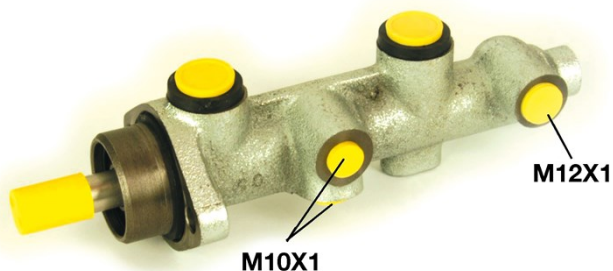

Pompa freno M 59 014

 **brembo**
AFTERMARKET

Dati tecnici pompa freno

Assale	Diametro mm
Flettatura	Sistema frenante ATE
Materiale Cast Iron	Posizione

Codice EAN
8432509610848

 **brembo**

Veicoli compatibili

CHEVROLET

Modello	Tipo	kW	Anno
VECTRA	2.0	81	03/96 12/05

OPEL

Modello	Tipo	kW	Anno
OMEGA A (V87)	1.8 (F19, M19, N19)	85	09/86 03/94
OMEGA A (V87)	1.8 (F19, M19, N19)	65	09/87 03/94
OMEGA A (V87)	1.8 N (F19, M19, N19)	60	09/86 08/87
OMEGA A (V87)	1.8 N (F19, M19, N19)	63	11/86 09/88
OMEGA A (V87)	1.8 S (F19, M19, N19)	66	09/86 03/94
OMEGA A (V87)	2.0 (F19, M19, N19)	90	09/86 03/94
OMEGA A (V87)	2.0 (F19, M19, N19)	73	09/90 03/94
OMEGA A (V87)	2.0 (F19, M19, N19)	74	09/90 03/94
OMEGA A (V87)	2.0 i (F19, M19, N19)	85	09/86 03/94
OMEGA A (V87)	2.3 D (F19, M19, N19)	54	10/86 03/94
OMEGA A (V87)	2.3 TD (F19, M19, N19)	66	10/86 08/88
OMEGA A (V87)	2.3 TD Interc. (F19, M19, N19)	74	08/88 03/94
OMEGA A (V87)	2.4 i (F19, M19, N19)	92	09/88 03/94
OMEGA A Estate (V87)	1.8 (F35, M35)	85	09/86 03/94
OMEGA A Estate (V87)	1.8 (F35, M35)	65	09/87 03/94

VAUXHALL

Modello	Tipo	kW	Anno
CARLTON Mk III Estate (V87)	1.8	65	09/87 03/94
CARLTON Mk III Estate (V87)	1.8 i	85	09/86 03/94
CARLTON Mk III Estate (V87)	1.8 S	66	09/86 03/94
CARLTON Mk III Estate (V87)	2.0	85	09/86 03/94
CARLTON Mk III Estate (V87)	2.0 i	90	09/86 03/94
CARLTON Mk III Estate (V87)	2.2 TD	66	09/86 08/88
CARLTON Mk III Estate (V87)	2.3 D	54	09/86 03/94
CARLTON Mk III Estate (V87)	2.3 TD Interc.	74	09/88 03/94
CARLTON Mk III Saloon (V87)	1.8	65	09/87 03/94
CARLTON Mk III Saloon (V87)	1.8 i	85	09/86 03/94
CARLTON Mk III Saloon (V87)	1.8 S	66	09/86 03/94
CARLTON Mk III Saloon (V87)	2.0	85	09/86 03/94
CARLTON Mk III Saloon (V87)	2.0	74	09/90 03/94
CARLTON Mk III Saloon (V87)	2.0 i	90	09/86 03/94
CARLTON Mk III Saloon (V87)	2.2 TD	66	10/86 08/88
CARLTON Mk III Saloon (V87)	2.3 D	54	09/86 03/94
CARLTON Mk III Saloon (V87)	2.3 TD Interc.	74	08/88 03/94