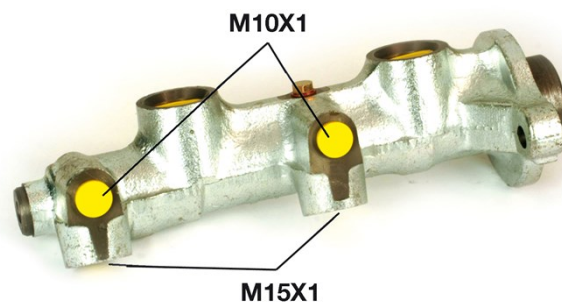

Pompa freno M 59 046

Dati tecnici pompa freno

Assale	Diametro 20,64 mm
Flettatura	Sistema frenante DELCO
Materiale Cast Iron	Posizione

Codice EAN
8432509637890

Veicoli compatibili

BEDFORD

Modello	Tipo	kW	Anno
ASTRA VAN Box Body / Estate	1.6 D	40	07/82 08/84
ASTRA VAN Box Body / Estate	1.3	34	09/84 09/89
ASTRA VAN Box Body / Estate	1.3	44	09/84 09/89
ASTRA VAN Box Body / Estate	1.3	55	09/84 09/89
ASTRA VAN Box Body / Estate	1.6	66	09/84 08/91

ASCONA C Hatchback (J82)	1.6 (F68, M68)	60	09/86 08/88
ASCONA C Hatchback (J82)	1.6 D (F68, M68)	40	03/82 08/88
ASCONA C Hatchback (J82)	1.6 i (F68, M68)	55	09/87 08/88
ASCONA C Hatchback (J82)	1.6 i Cat (F68, M68)	55	09/86 08/88
ASCONA C Hatchback (J82)	1.6 S (F68, M68)	66	09/81 08/86
KADETT B	1.1	37	08/71 08/73
KADETT B	1.1	33	09/65 07/71
KADETT B	1.2 S	44	08/71 08/73
KADETT B	1.7	55	08/67 08/71
KADETT B Coupe	1.1	37	08/71 08/73
KADETT B Coupe	1.1	33	09/65 07/71
KADETT B Coupe	1.2	44	08/71 08/73
KADETT B Coupe	1.9	66	08/67 08/73
KADETT B Estate	1.1	37	08/71 08/73
KADETT B Estate	1.1	33	09/65 07/71
KADETT B Estate	1.2	44	08/71 08/73
KADETT D (31_-34_, 41_-44_)	1.0	37	08/79 12/83
KADETT D (31_-34_, 41_-44_)	1.0	30	09/79 08/82
KADETT D (31_-34_, 41_-44_)	1.0	33	09/79 08/84
KADETT D (31_-34_, 41_-44_)	1.2	39	08/79 07/82
KADETT D (31_-34_, 41_-44_)	1.2	40	08/82 08/84
KADETT D (31_-34_, 41_-44_)	1.2 S	44	08/79 08/84
KADETT D (31_-34_, 41_-44_)	1.3 N	44	08/79 08/84
KADETT D (31_-34_, 41_-44_)	1.3 S	55	08/79 08/84
KADETT D (31_-34_, 41_-44_)	1.6 S	66	09/81 08/84
KADETT D (32_,37_,39_, 42)	1.0	30	09/79 08/82
KADETT D (32_,37_,39_, 42)	1.0	33	09/79 08/84
KADETT D (32_,37_,39_, 42)	1.2 S	44	08/79 08/84
KADETT D (32_,37_,39_, 42)	1.3 N	44	08/79 08/84
KADETT D (32_,37_,39_, 42)	1.3 S	55	08/79 08/84
KADETT D Estate (35_, 36_, 45_, 46_)	1.2	39	08/79 07/82