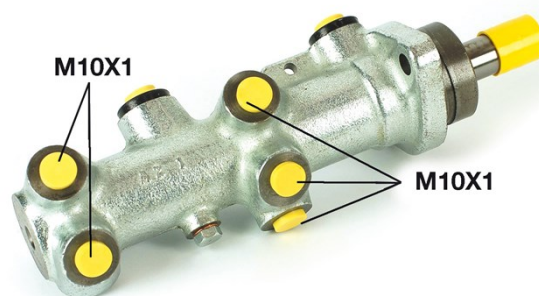

Pompa freno M 61 005

Dati tecnici pompa freno

Assale	Diametro 22,2 mm
Flettatura 10 x 1 (5)	Sistema frenante Bendix
Materiale Cast Iron	Posizione

Codice EAN
8432509611142

Veicoli compatibili

CITROËN

Modello	Tipo	kW	Anno
JUMPER Box (230L) / RELAY Box (230L)	1.9 D	51	02/94 04/02
JUMPER Box (230L) / RELAY Box (230L)	1.9 D	50	07/99 04/02
JUMPER Box (230L) / RELAY Box (230L)	1.9 TD	66	03/94 04/02
JUMPER Box (230L) / RELAY Box (230L)	1.9 TD	68	03/94 04/02
JUMPER Box (230L) / RELAY Box (230L)	2.0	80	03/94 04/02
JUMPER Box (230L) / RELAY Box (230L)	2.5 D	63	03/94 04/02
JUMPER Box (230L) / RELAY Box (230L)	2.5 D 4x4	63	03/00 04/02
JUMPER Box (230L) / RELAY Box (230L)	2.5 DT 4x4	76	10/96 08/97
JUMPER Box (230L) / RELAY Box (230L)	2.5 TD	76	03/94 04/02
JUMPER Box (230L) / RELAY Box (230L)	2.5 TDi	79	12/96 11/00
JUMPER Box (230L) / RELAY Box (230L)	2.5 TDi 4x4	79	03/00 11/00
JUMPER Box (230L) / RELAY Box (230L)	2.8 HDi	94	09/00 04/02
JUMPER Box (230L) / RELAY Box (230L)	2.8 HDi 4x4	94	09/00 04/02
JUMPER Bus (230P) / RELAY Bus (230P)	1.9 D	51	01/99 04/02
JUMPER Bus (230P) / RELAY Bus (230P)	1.9 TD	68	02/94 04/02
JUMPER Bus (230P) / RELAY Bus (230P)	1.9 TD	66	08/94 04/02
JUMPER Bus (230P) / RELAY Bus (230P)	1.9 TD 4x4	68	08/96 04/02
JUMPER Bus (230P) / RELAY Bus (230P)	2.0	80	02/94 04/02