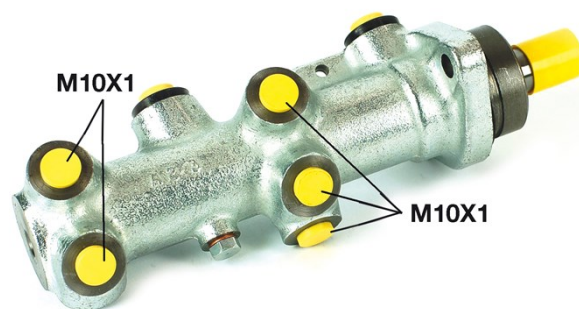

Pompa freno M 61 006

Dati tecnici pompa freno

Assale	Diametro 23,81 mm
Flettatura 10 x 1 (5)	Sistema frenante Bendix
Materiale Cast Iron	Posizione

Codice EAN
8432509611159

Veicoli compatibili

CITROËN

Modello	Tipo	kW	Anno
JUMPER Box (230L) / RELAY Box (230L)	1.9 D	51	02/94 04/02
JUMPER Box (230L) / RELAY Box (230L)	1.9 D	50	07/99 04/02
JUMPER Box (230L) / RELAY Box (230L)	1.9 TD	66	03/94 04/02
JUMPER Box (230L) / RELAY Box (230L)	1.9 TD	68	03/94 04/02
JUMPER Box (230L) / RELAY Box (230L)	2.0	80	03/94 04/02
JUMPER Box (230L) / RELAY Box (230L)	2.0 4x4	80	10/96 01/02
JUMPER Box (230L) / RELAY Box (230L)	2.0 HDI	62	11/01 04/02
JUMPER Box (230L) / RELAY Box (230L)	2.5 D	63	03/94 04/02
JUMPER Box (230L) / RELAY Box (230L)	2.5 D 4x4	63	03/00 04/02
JUMPER Box (230L) / RELAY Box (230L)	2.5 DT 4x4	76	10/96 08/97
JUMPER Box (230L) / RELAY Box (230L)	2.5 TD	76	03/94 04/02
JUMPER Box (230L) / RELAY Box (230L)	2.5 TDi	79	12/96 11/00
JUMPER Box (230L) / RELAY Box (230L)	2.5 TDi 4x4	79	03/00 11/00
JUMPER Box (230L) / RELAY Box (230L)	2.8 HDi	94	09/00 04/02
JUMPER Box (230L) / RELAY Box (230L)	2.8 HDi 4x4	94	09/00 04/02
JUMPER Bus (230P) / RELAY Bus (230P)	1.9 D	51	01/99 04/02
JUMPER Bus (230P) / RELAY Bus (230P)	1.9 TD	68	02/94 04/02
JUMPER Bus (230P) / RELAY Bus (230P)	1.9 TD	66	08/94 04/02