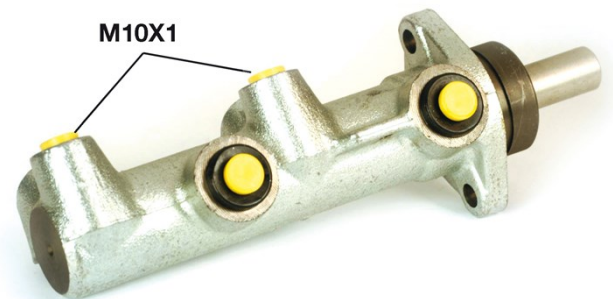

Pompa freno M 61 009

Dati tecnici pompa freno

Assale	Diametro 25,4 mm
Flettatura 10 x 1 (2)	Sistema frenante Bendix
Materiale Cast Iron	Posizione

Codice EAN
8432509611180

Veicoli compatibili

CITROËN				
Modello	Tipo	kW	Anno	
JUMPER Box (230L) / RELAY Box (230L)	1.9 D	51	02/94 04/02	
JUMPER Box (230L) / RELAY Box (230L)	1.9 D	50	07/99 04/02	
JUMPER Box (230L) / RELAY Box (230L)	1.9 TD	66	03/94 04/02	
JUMPER Box (230L) / RELAY Box (230L)	1.9 TD	68	03/94 04/02	
JUMPER Box (230L) / RELAY Box (230L)	2.0	80	03/94 04/02	
JUMPER Box (230L) / RELAY Box (230L)	2.0 4x4	80	10/96 01/02	
JUMPER Box (230L) / RELAY Box (230L)	2.0 HDi	62	11/01 04/02	
JUMPER Box (230L) / RELAY Box (230L)	2.5 D	63	03/94 04/02	
JUMPER Box (230L) / RELAY Box (230L)	2.5 D 4x4	63	03/00 04/02	
JUMPER Box (230L) / RELAY Box (230L)	2.5 DT 4x4	76	10/96 08/97	
JUMPER Box (230L) / RELAY Box (230L)	2.5 TD	76	03/94 04/02	
JUMPER Box (230L) / RELAY Box (230L)	2.5 TDi	79	12/96 11/00	
JUMPER Box (230L) / RELAY Box (230L)	2.5 TDi 4x4	79	03/00 11/00	
JUMPER Box (230L) / RELAY Box (230L)	2.8 HDi	94	09/00 04/02	
JUMPER Box (230L) / RELAY Box (230L)	2.8 HDi 4x4	94	09/00 04/02	
JUMPER Bus (230P) / RELAY Bus (230P)	1.9 D	51	01/99 04/02	
JUMPER Bus (230P) / RELAY Bus (230P)	1.9 TD	68	02/94 04/02	
JUMPER Bus (230P) / RELAY Bus (230P)	1.9 TD	66	08/94 04/02	