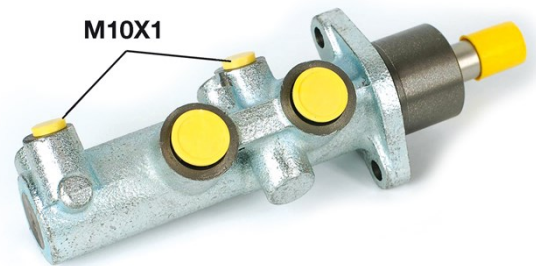

Pompa freno M 61 037

Dati tecnici pompa freno

Assale	Diametro 25,4 mm
Flettatura 10 x 1 (2)	Sistema frenante
Materiale Cast Iron	Posizione

Codice EAN
8432509611463

Veicoli compatibili

CITROËN				
Modello	Tipo	kW	Anno	
JUMPER Box (230L) / RELAY Box (230L)	1.9 D	51	02/94 04/02	
JUMPER Box (230L) / RELAY Box (230L)	1.9 D	50	07/99 04/02	
JUMPER Box (230L) / RELAY Box (230L)	1.9 TD	66	03/94 04/02	
JUMPER Box (230L) / RELAY Box (230L)	1.9 TD	68	03/94 04/02	
JUMPER Box (230L) / RELAY Box (230L)	2.0	80	03/94 04/02	
JUMPER Box (230L) / RELAY Box (230L)	2.0 HDi	62	11/01 04/02	
JUMPER Box (230L) / RELAY Box (230L)	2.5 D	63	03/94 04/02	
JUMPER Box (230L) / RELAY Box (230L)	2.5 D 4x4	63	03/00 04/02	
JUMPER Box (230L) / RELAY Box (230L)	2.5 DT 4x4	76	10/96 08/97	
JUMPER Box (230L) / RELAY Box (230L)	2.5 TD	76	03/94 04/02	
JUMPER Box (230L) / RELAY Box (230L)	2.5 TDi	79	12/96 11/00	
JUMPER Box (230L) / RELAY Box (230L)	2.5 TDi 4x4	79	03/00 11/00	
JUMPER Box (230L) / RELAY Box (230L)	2.8 HDi	94	09/00 04/02	
JUMPER Box (230L) / RELAY Box (230L)	2.8 HDi 4x4	94	09/00 04/02	
JUMPER Box (244) / RELAY Box (244)	2.0	81	04/02 -	
JUMPER Box (244) / RELAY Box (244)	2.0 bivalent	81	02/03 -	
JUMPER Box (244) / RELAY Box (244)	2.0 HDi	62	04/02 -	
JUMPER Box (244) / RELAY Box (244)	2.2 HDi	74	04/02 -	