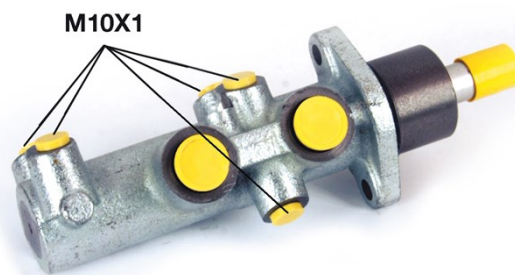

Pompa freno M 61 043

Dati tecnici pompa freno

Assale	Diametro 25,4 mm
Flettatura 10 x 1 (5)	Sistema frenante BOSCH
Materiale Cast Iron	Posizione

Codice EAN
8432509611524

Veicoli compatibili

CITROËN

Modello	Tipo	kW	Anno
JUMPER Box (230L) / RELAY Box (230L)	1.9 D	51	02/94 04/02
JUMPER Box (230L) / RELAY Box (230L)	1.9 D	50	07/99 04/02
JUMPER Box (230L) / RELAY Box (230L)	1.9 TD	66	03/94 04/02
JUMPER Box (230L) / RELAY Box (230L)	1.9 TD	68	03/94 04/02
JUMPER Box (230L) / RELAY Box (230L)	2.0	80	03/94 04/02
JUMPER Box (230L) / RELAY Box (230L)	2.0 HDi	62	11/01 04/02
JUMPER Box (230L) / RELAY Box (230L)	2.5 D	63	03/94 04/02
JUMPER Box (230L) / RELAY Box (230L)	2.5 D 4x4	63	03/00 04/02
JUMPER Box (230L) / RELAY Box (230L)	2.5 DT 4x4	76	10/96 08/97
JUMPER Box (230L) / RELAY Box (230L)	2.5 TD	76	03/94 04/02
JUMPER Box (230L) / RELAY Box (230L)	2.5 TDi	79	12/96 11/00
JUMPER Box (230L) / RELAY Box (230L)	2.5 TDi 4x4	79	03/00 11/00
JUMPER Box (230L) / RELAY Box (230L)	2.8 HDi	94	09/00 04/02
JUMPER Box (230L) / RELAY Box (230L)	2.8 HDi 4x4	94	09/00 04/02
JUMPER Box (244) / RELAY Box (244)	2.0	81	04/02 -
JUMPER Box (244) / RELAY Box (244)	2.0 bivalent	81	02/03 -
JUMPER Box (244) / RELAY Box (244)	2.0 HDi	62	04/02 -
JUMPER Box (244) / RELAY Box (244)	2.2 HDi	74	04/02 -