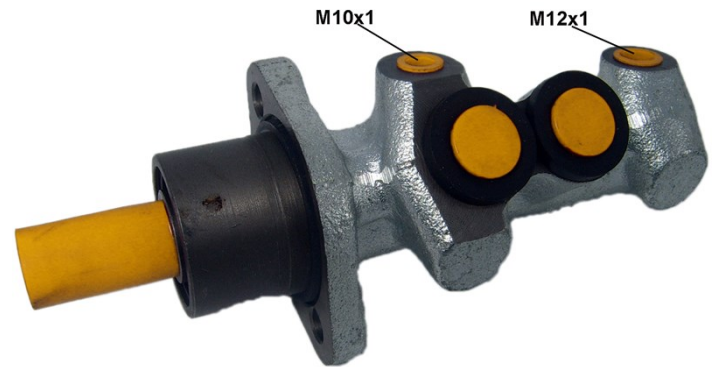

Pompa freno M 68 024

Dati tecnici pompa freno

Assale	Diametro 20,64 mm
Flettatura	Sistema frenante ATE
Materiale Aluminium	Posizione

Codice EAN
8432509612057

Veicoli compatibili

RENAULT				
Modello	Tipo	kW	Anno	
CLIO I (B/C57_, 5/357_)	1.4 (B57J, C57J, B57P)	55	01/91 09/98	
CLIO I (B/C57_, 5/357_)	1.9 D	40	01/97 09/98	
CLIO II (BB_, CB_)	1.0	40	02/00 05/01	
CLIO II (BB_, CB_)	1.2 (BB0A, BB0F, BB10, BB1K, BB28, BB2D, BB2H, CB0A,...)	43	09/98 -	
CLIO II (BB_, CB_)	1.2 16V (BB05, BB0W, BB11, BB27, BB2T, BB2U, BB2V, CB05,...)	55	06/01 -	
CLIO II (BB_, CB_)	1.2 LPG	43	09/98 06/09	
CLIO II (BB_, CB_)	1.2 LPG (BB0A, CB0A)	44	03/99 05/01	
CLIO II (BB_, CB_)	1.4 (B/CB0C, B/CB0S)	55	09/98 05/05	
CLIO II (BB_, CB_)	1.4 16V (B/CB0L)	70	10/99 09/04	
CLIO II (BB_, CB_)	1.4 16V (B/CB0P)	72	02/00 07/08	
CLIO II (BB_, CB_)	1.5 dCi	74	01/04 -	
CLIO II (BB_, CB_)	1.5 dCi	42	06/01 12/06	
CLIO II (BB_, CB_)	1.5 dCi (B/C2J)	50	08/04 -	
CLIO II (BB_, CB_)	1.5 dCi (B/CB03)	59	06/01 10/03	
CLIO II (BB_, CB_)	1.5 dCi (B/CB07)	48	06/01 -	
CLIO II (BB_, CB_)	1.5 dCi (B/CB08)	60	06/01 -	
CLIO II (BB_, CB_)	1.5 dCi (B/CB3M)	47	06/05 -	
CLIO II (BB_, CB_)	1.5 dCi (BB3N, CB3N)	62	02/07 06/09	