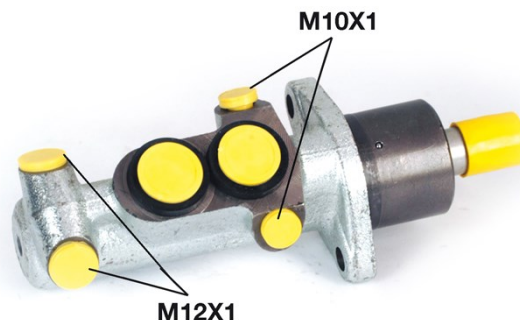

Pompa freno M 68 075

 **brembo**
AFTERMARKET

Dati tecnici pompa freno

Assale	Diametro 20,64 mm
Flettatura	Sistema frenante Bosch
Materiale Cast Iron	Posizione

Codice EAN
8432509638873

 **brembo**

Veicoli compatibili

RENAULT

Modello	Tipo	kW	Anno
CLIO I (B/C57_, 5/357_)	1.4 (B57J, C57J, B57P)	55	01/91 09/98
CLIO II (BB_, CB_)	1.2 (BB0A, BB0F, BB10, BB1K, BB28, BB2D, BB2H, CB0A,...)	43	09/98 -
CLIO II (BB_, CB_)	1.2 16V (BB05, BB0W, BB11, BB27, BB2T, BB2U, BB2V, CB05,...)	55	06/01 -
CLIO II (BB_, CB_)	1.2 LPG	43	09/98 06/09
CLIO II (BB_, CB_)	1.2 LPG (BB0A, CB0A)	44	03/99 05/01
CLIO II (BB_, CB_)	1.4 (B/CB0C, B/CB0S)	55	09/98 05/05
CLIO II (BB_, CB_)	1.4 16V (B/CB0L)	70	10/99 09/04
CLIO II (BB_, CB_)	1.4 16V (B/CB0P)	72	02/00 07/08
CLIO II (BB_, CB_)	1.5 dCi	42	06/01 12/06
CLIO II (BB_, CB_)	1.5 dCi (B/CB03)	59	06/01 10/03
CLIO II (BB_, CB_)	1.5 dCi (B/CB07)	48	06/01 -
CLIO II (BB_, CB_)	1.5 dCi (B/CB3M)	47	06/05 -
CLIO II (BB_, CB_)	1.6 (B/CB0D)	66	09/98 05/05
CLIO II (BB_, CB_)	1.6 16V (BB01, BB0H, BB0T, BB14, BB1D, BB1R, BB2KL, BB3G...)	79	09/98 -
CLIO II (BB_, CB_)	1.9 D (B/CB0E)	47	09/98 05/05
CLIO II (BB_, CB_)	1.9 D (B/CB0J)	48	02/00 05/01
CLIO II (BB_, CB_)	1.9 dTi (B/CB0U)	59	12/99 05/05

CLIO II Box (SB0/1/2_)	1.2 (SB0A, SB0F, SB10)	44	03/99 10/03
CLIO II Box (SB0/1/2_)	1.2 (SB0A, SB0F, SB1K, SB2D)	43	09/98 -
CLIO II Box (SB0/1/2_)	1.5 dCi (SB07)	48	06/01 -
CLIO II Box (SB0/1/2_)	1.9 D (SB0E)	47	09/98 -
CLIO II Box (SB0/1/2_)	1.9 D (SB0J)	48	02/00 05/01
CLIO II Box (SB0/1/2_)	1.9 DTi (SB0U)	59	02/00 05/01
THALIA I (LB_)	1.2 16V	55	04/02 -