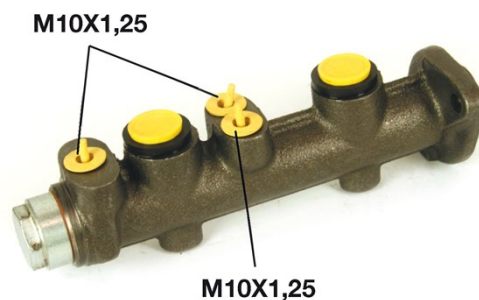

Pompa freno M 85 032

 **brembo**
AFTERMARKET

Dati tecnici pompa freno

Assale	Diametro 19,05 mm
Flettatura 10 x 1.25 (3)	Sistema frenante
Materiale Cast Iron	Posizione

Codice EAN
8432509612804

 **brembo**

Veicoli compatibili

LADA

Modello	Tipo	kW	Anno
NIVA Closed Off-Road Vehicle (2121, 2131)	1600	56	04/80 12/87
NIVA Closed Off-Road Vehicle (2121, 2131)	1600	56	12/76 12/93
NIVA Closed Off-Road Vehicle (2121, 2131)	1700 i	59	06/96 12/06
NIVA Closed Off-Road Vehicle (2121, 2131)	1700 i 4x4	60	10/00 12/10
NIVA Closed Off-Road Vehicle (2121, 2131)	1900 Diesel	48	01/93 08/99
NIVA Closed Off-Road Vehicle (2121, 2131)	1900 Diesel	55	01/99 12/06