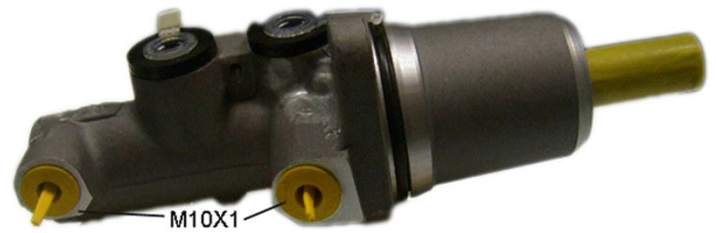

Pompa freno M 85 068

Dati tecnici pompa freno

Assale	Diametro 25,4 mm
Flettatura 10 x 1 (2)	Sistema frenante TRW
Materiale Aluminium	Posizione

Codice EAN
8432509639252

Veicoli compatibili

VW				
Modello	Tipo	kW	Anno	
LT 28-35 II Bus (2DB, 2DE, 2DK)	2.3	105	05/96 07/06	
LT 28-35 II Bus (2DB, 2DE, 2DK)	2.5 SDI	55	07/96 07/06	
LT 28-35 II Bus (2DB, 2DE, 2DK)	2.5 TDI	61	05/01 07/06	
LT 28-35 II Bus (2DB, 2DE, 2DK)	2.5 TDI	70	05/01 07/06	
LT 28-35 II Bus (2DB, 2DE, 2DK)	2.5 TDI	75	05/96 08/99	
LT 28-35 II Bus (2DB, 2DE, 2DK)	2.5 TDI	80	05/99 07/06	
LT 28-35 II Bus (2DB, 2DE, 2DK)	2.8 TDI	96	01/99 01/02	
LT 28-35 II Bus (2DB, 2DE, 2DK)	2.8 TDI	116	05/01 06/06	
LT 28-46 II Box (2DA, 2DD, 2DH)	2.3	105	05/96 07/06	
LT 28-46 II Box (2DA, 2DD, 2DH)	2.5 SDI	55	09/96 07/06	
LT 28-46 II Box (2DA, 2DD, 2DH)	2.5 TDI	61	05/01 07/06	
LT 28-46 II Box (2DA, 2DD, 2DH)	2.5 TDI	70	05/01 07/06	
LT 28-46 II Box (2DA, 2DD, 2DH)	2.5 TDI	75	05/96 08/99	
LT 28-46 II Box (2DA, 2DD, 2DH)	2.5 TDI	66	05/99 07/06	
LT 28-46 II Box (2DA, 2DD, 2DH)	2.5 TDI	80	05/99 07/06	
LT 28-46 II Box (2DA, 2DD, 2DH)	2.8 TDI	96	01/99 07/06	
LT 28-46 II Box (2DA, 2DD, 2DH)	2.8 TDI	116	04/02 07/06	
LT 28-46 II Box (2DA, 2DD, 2DH)	2.8 TDI	92	07/97 01/02	