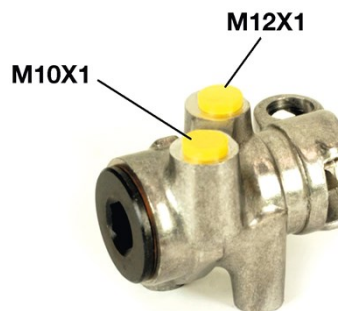

Valvola regolatrice R 61 004

Dati tecnici valvola regolatrice

Assale

Sistema frenante

Bendix

Codice EAN

8432509613399

Filettatura

Materiale

Aluminium

Veicoli compatibili

CITROËN

Modello	Tipo	kW	Anno
JUMPER Box (230L) / RELAY Box (230L)	1.9 D	51	02/94 04/02
JUMPER Box (230L) / RELAY Box (230L)	1.9 D	50	07/99 04/02
JUMPER Box (230L) / RELAY Box (230L)	1.9 TD	66	03/94 04/02
JUMPER Box (230L) / RELAY Box (230L)	1.9 TD	68	03/94 04/02
JUMPER Box (230L) / RELAY Box (230L)	2.0	80	03/94 04/02
JUMPER Box (230L) / RELAY Box (230L)	2.0 4x4	80	10/96 01/02
JUMPER Box (230L) / RELAY Box (230L)	2.5 D	63	03/94 04/02
JUMPER Box (230L) / RELAY Box (230L)	2.5 D 4x4	63	03/00 04/02
JUMPER Box (230L) / RELAY Box (230L)	2.5 DT 4x4	76	10/96 08/97
JUMPER Box (230L) / RELAY Box (230L)	2.5 TD	76	03/94 04/02
JUMPER Box (230L) / RELAY Box (230L)	2.5 TDi	79	12/96 11/00
JUMPER Box (230L) / RELAY Box (230L)	2.5 TDi 4x4	79	03/00 11/00
JUMPER Box (230L) / RELAY Box (230L)	2.8 HDi	94	09/00 04/02
JUMPER Box (230L) / RELAY Box (230L)	2.8 HDi 4x4	94	09/00 04/02
JUMPER Box (244) / RELAY Box (244)	2.0	81	04/02 -
JUMPER Box (244) / RELAY Box (244)	2.0 bivalent	81	02/03 -
JUMPER Box (244) / RELAY Box (244)	2.0 HDi	62	04/02 -
JUMPER Box (244) / RELAY Box (244)	2.2 HDi	74	04/02 -