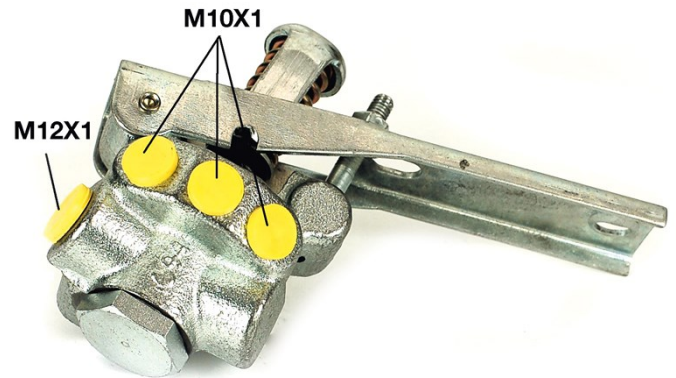

Valvola regolatrice R 68 007

 **brembo**
AFTERMARKET

Dati tecnici valvola regolatrice

Assale

Sistema frenante

Bendix

Codice EAN

8432509613580

Filettatura

Materiale

Cast Iron

 **brembo**

Veicoli compatibili

RENAULT

Modello	Tipo	kW	Anno
11 (B/C37_)	1.1 (B/C371)	35	03/83 06/86
11 (B/C37_)	1.2 (B37S, C375)	40	10/84 12/88
11 (B/C37_)	1.4 (B/C372, B/C37C)	44	03/83 12/88
11 (B/C37_)	1.4 (B/C373)	50	03/83 12/85
11 (B/C37_)	1.4 (B/C373)	53	05/83 12/85
11 (B/C37_)	1.4 (B/C373, B/C37R)	49	03/83 12/88
11 (B/C37_)	1.4 Turbo	87	02/84 06/86
11 (B/C37_)	1.4 Turbo (B/C375)	77	04/84 12/86
11 (B/C37_)	1.4 Turbo (B/C375)	85	10/86 12/88
11 (B/C37_)	1.6 D (B/C374)	40	08/83 12/88
11 (B/C37_)	1.7 (B/C376)	59	10/83 12/87
11 (B/C37_)	1.7 (B/C37D)	64	06/87 12/88
11 (B/C37_)	1.7 (B/C37F)	55	10/84 12/88
11 (B/C37_)	1.7 (B/C37L)	54	10/86 12/88
11 (B/C37_)	1.7 (B37N, C73N)	65	10/86 12/88
11 Box (S37_)	1.2 (S37S)	40	10/84 12/88
11 Box (S37_)	1.4 (S372)	44	03/83 09/86
11 Box (S37_)	1.4 (S373)	50	03/83 12/86