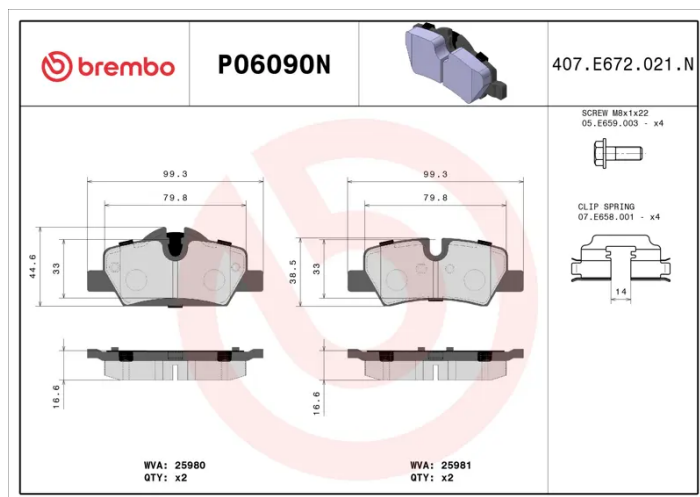

## Technical specifications

|  |                                  |   |
|--|----------------------------------|---|
| EAN code<br><b>8020584088029</b>                     | Axle<br><b>Rear</b>              | Thickness<br><b>17 mm</b>   |
| Width<br><b>100 mm</b>                               | Height<br><b>38 mm</b>           | Braking system<br><b>TRW</b>  |
| Wear indicator<br><b>Prepared for wear indicator</b> | WVA number<br><b>25980,25981</b> | Accessories<br><b>With accessories<br/>With anti-squeal shim<br/>With brake caliper bolts</b> |