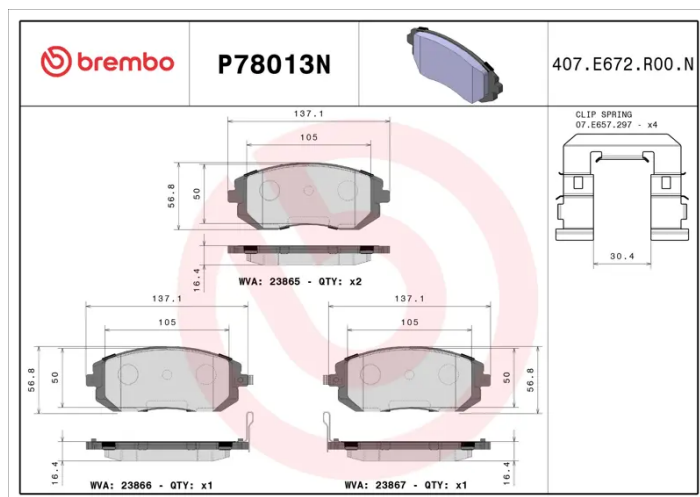

- ✓ OE-equivalent
- ✓ Brembo quality
- ✓ Safety
- ✓ Comfort
- ✓ Durability
- ✓ Dust reduction
- ✓ With accessories

Technical specifications

EAN code 8020584099421	Axle Front	Thickness 16 mm
Width 137 mm	Height 57 mm	Braking system Tokico
Wear indicator Acoustic	WVA number 23865,23866,23867	Accessories With anti-squeal shim