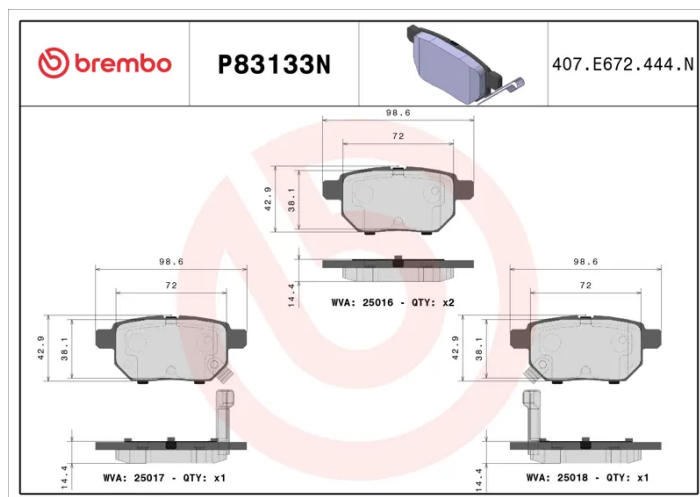

- ✓ OE-equivalent
- ✓ Brembo quality
- ✓ Safety
- ✓ Comfort
- ✓ Durability
- ✓ Dust reduction
- ✓ With accessories

Technical specifications

EAN code 8020584081068	Axle Front and rear	Thickness 14 mm
Width 99 mm	Height 43 mm	Braking system Akebono
Wear indicator Acoustic	WVA number 25016,25017,25018	Accessories With accessories With anti-squeal shim With piston clip