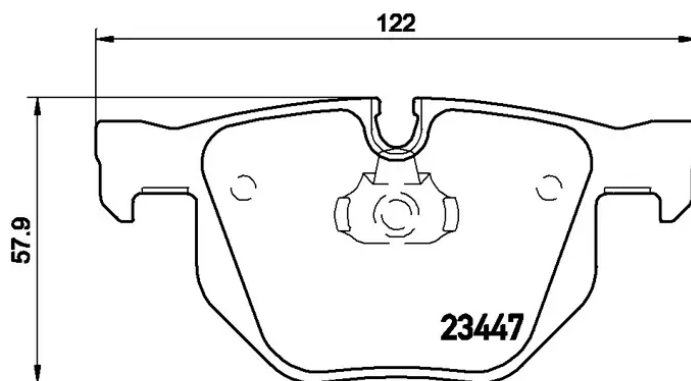

BRAKE PAD

P 06 029

The P 06 029 brake pad is synonymous with reliability

The Brembo brake pad guarantees ultimate safety when braking thanks to the use of more than 100 different compounds, designed according to the type of vehicle and use. Stopping distances reduced to a minimum, maximum driving comfort and silent operation are the most important features of Brembo materials. Brembo brake pads are supplied together with an extensive range of accessories and assembly kits for professional-standard installation.

- ✓ OE-equivalent
- ✓ Brembo quality
- ✓ ECE-R90 certificate
- ✓ Safety
- ✓ Performance
- ✓ Comfort
- ✓ With accessories

Technical specifications

EAN code 8020584050293	Axle Rear	Thickness 17 mm
Width 122 mm	Height 58 mm	Braking system Teves
Wear indicator Prepared for wear indicator	WVA number 21282,23447	Accessories With accessories With anti-squeal shim With piston clip