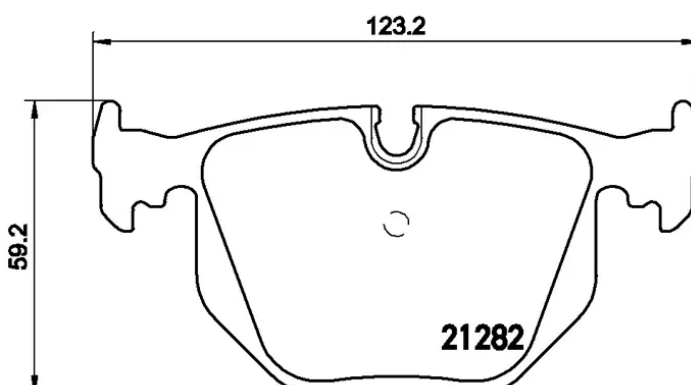

BRAKE PAD

P 06 029

The P 06 029 brake pad is synonymous with reliability

The Brembo brake pad guarantees ultimate safety when braking thanks to the use of more than 100 different compounds, designed according to the type of vehicle and use. Stopping distances reduced to a minimum, maximum driving comfort and silent operation are the most important features of Brembo materials. Brembo brake pads are supplied together with an extensive range of accessories and assembly kits for professional-standard installation.

- ✓ OE-equivalent
- ✓ Brembo quality
- ✓ ECE-R90 certificate
- ✓ Safety
- ✓ Performance
- ✓ Comfort
- ✓ With accessories

Technical specifications

EAN code 8020584050293	Axle Rear	Thickness 17 mm
Width 122 mm	Height 58 mm	Braking system Teves
Wear indicator Prepared for wear indicator	WVA number 21282,23447	Accessories With accessories With anti-squeal shim With piston clip