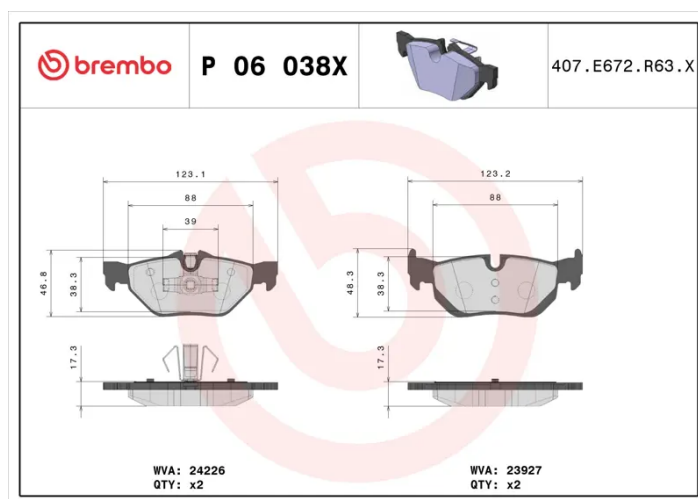

BRAKE PAD XTRA

P 06 038X

The P 06 038X Xtra brake pad is synonymous with reliability

Brembo Xtra brake pads, developed to enhance the advantages of the Xtra and Max discs, are made using the special BRM X L01 compound which consists of more than 30 different components. Compared with the compound used for original-equivalent pads, the new solution assures a higher friction coefficient, which translates to more precise and stable braking, at both high and low temperatures. All this makes for greater driving comfort and improved pedal modularity, without compromising the product's mileage output.

- ✓ OE-equivalent
- ✓ Brembo quality
- ✓ ECE-R90 certificate
- ✓ Safety
- ✓ Performance
- ✓ Sports driving

Technical specifications

EAN code 8020584068526	Axle Rear	Thickness 17 mm
Width 123 mm	Height 48 mm	Braking system Teves
Wear indicator Prepared for wear indicator	WVA number 23926,23927,24226	Accessories With anti-squeal shim